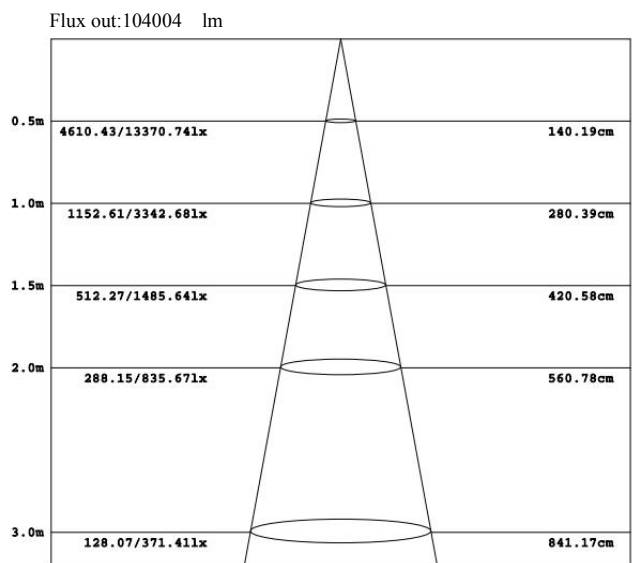

Angle adjustable

Closed size

Expand Size

Material	IP
ADC12	44
PC	

Category	Specifications		Unit
Watts	60	80	W
Lumens per Watt(Efficacy)	130	130	Lm/W
Light Output	7800	10400	lm
Light Color(CCT)	5000		K
Beam Angle	360		°(degree)
Color Accuracy(CRI)	80		Ra
Product Weight	500		G
Rating Life	50000		H
Base	E27/E26		
Input Voltage	220		V

Luminance Intensity Distribution

Cone Lux Diagram

Height eavg , emax angle:110.8deg diametr

Product Packaging	Specifications		Unit
Watts	60	80	W
Product Dimension	227*205*92	227*205*92	mm
Net Weigh	0.5	0.5	Kg
Size of box	L160*W140*H110mm	L160*W140*H110mm	mm
Gross Weight	0.55	0.55	Kg
Size of Carton	440*345*360mm	440*345*360mm	mm
Qty/ Carton	18	18	PCS
Weight/ Carton	11.2	11.2	Kg