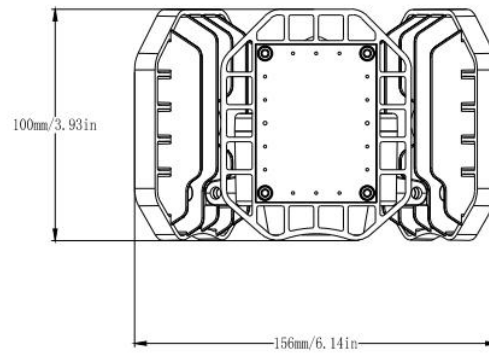

Warehouse

Office

Garage

Wine cellar

Corridor

Line-Up

Model No.	Watts(W)	Light Output(lm)	Dimension(mm)	Light Color(K)	Beam Angle(Degree)
LN-GL60-U-N-QW-B-U-C-00	60 ± 10%	7800 ± 10%	227*205*99	5000K	360
LN-GL80-U-N-QW-B-U-C-X00	80 ± 10%	10400 ± 10%	227*205*99	5000K	360

Angle adjustable

Closed size

Expand Size

Material	IP
ADC12	44
PC	

Category	Specifications		Unit
Watts	60	80	W
Lumens per Watt(Efficacy)	130	130	Lm/W
Light Output	7800	10400	lm
Light Color(CCT)	5000		K
Beam Angle	360		°(degree)
Color Accuracy(CRI)	80		Ra
Product Weight	500		G
Rating Life	50000		H
Base	E27/E26		
Input Voltage	220		V

Luminance Intensity Distribution

Cone Lux Diagram

Height eavg , emax angle:110.8deg diametr

Product Packaging	Specifications		Unit
Watts	60	80	W
Product Dimension	227*205*92	227*205*92	mm
Net Weigh	0.5	0.5	Kg
Size of box	L160*W140*H110mm	L160*W140*H110mm	mm
Gross Weight	0.55	0.55	Kg
Size of Carton	440*345*360mm	440*345*360mm	mm
Qty/ Carton	18	18	PCS
Weight/ Carton	11.2	11.2	Kg