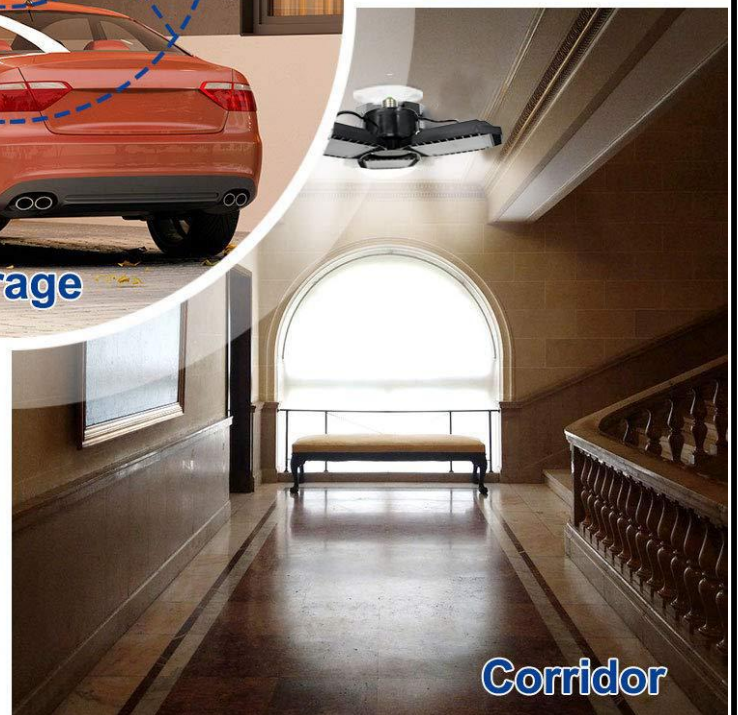

LN Lighting technical data

LED 60-80W Garage light

Lighting technical data

**LED GARAGE LIGHT is an alternative light source
with longer life and uniformed light distribution**

Adjustable angle

RoHS

Usage scenario

Warehouse

Office

Garage

Wine cellar

Corridor

Line-Up

Model No.	Watts(W)	Light Output(lm)	Dimension(mm)	Light Color(K)	Beam Angle(Degree)
LN-GL60-U-N-QW-B-U-C-00	60 ± 10%	7800 ± 10%	227*205*99	5000K	360
LN-GL80-U-N-QW-B-U-C-X00	80 ± 10%	10400 ± 10%	227*205*99	5000K	360