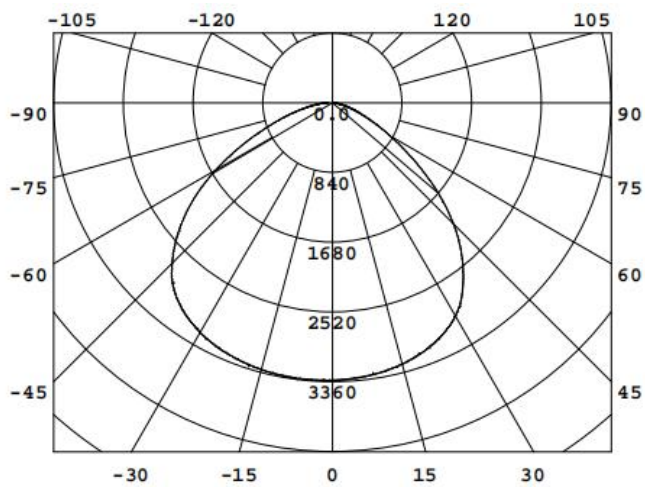

Angle adjustable

Closed size

Expand Size

Material	IP
ADC12	44
PC	

Category	Specifications		Unit
Watts	60	80	W
Lumens per Watt(Efficacy)	130	130	Lm/W
Light Output	7800	10400	lm
Light Color(CCT)	5000		K
Beam Angle	360		°(degree)
Color Accuracy(CRI)	80		Ra
Product Weight	500		G
Rating Life	50000		H
Base	E27/E26		
Input Voltage	220		V

Luminance Intensity Distribution

Cone Lux Diagram

Height eavg , emax angle:110.8deg diametr

Product Packaging	Specifications		Unit
Watts	60	80	W
Product Dimension	227*205*92	227*205*92	mm
Net Weigh	0.5	0.5	Kg
Size of box	L160*W140*H110mm	L160*W140*H110mm	mm
Gross Weight	0.55	0.55	Kg
Size of Carton	440*345*360mm	440*345*360mm	mm
Qty/ Carton	18	18	PCS
Weight/ Carton	11.2	11.2	Kg