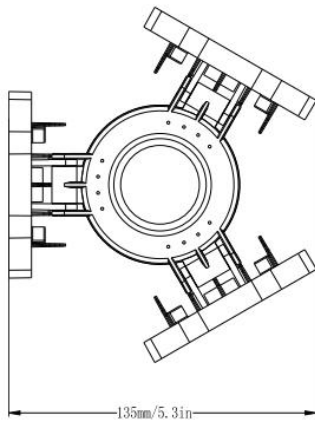

Warehouse

Office

Garage

Wine cellar

Corridor

Line-Up

Model No.	Watts(W)	Light Output(lm)	Dimension(mm)	Light Color(K)	Beam Angle(Degree)
LN-GL60-U-N-QW-B-U-C-00	60 ± 10%	7800 ± 10%	227*205*99	5000K	360
LN-GL80-U-N-QW-B-U-C-X00	80 ± 10%	10400 ± 10%	227*205*99	5000K	360

Angle adjustable

Closed size

Expand Size

Material	IP
ADC12	44
PC	

Category	Specifications		Unit
Watts	60	80	W
Lumens per Watt(Efficacy)	130	130	Lm/W
Light Output	7800	10400	lm
Light Color(CCT)	5000		K
Beam Angle	360		°(degree)
Color Accuracy(CRI)	80		Ra
Product Weight	500		G
Rating Life	50000		H
Base	E27/E26		
Input Voltage	220		V

Luminance Intensity Distribution

Cone Lux Diagram

Height eavg , emax angle:110.8deg diametr

Product Packaging	Specifications		Unit
Watts	60	80	W
Product Dimension	227*205*92	227*205*92	mm
Net Weigh	0.5	0.5	Kg
Size of box	L160*W140*H110mm	L160*W140*H110mm	mm
Gross Weight	0.55	0.55	Kg
Size of Carton	440*345*360mm	440*345*360mm	mm
Qty/ Carton	18	18	PCS
Weight/ Carton	11.2	11.2	Kg