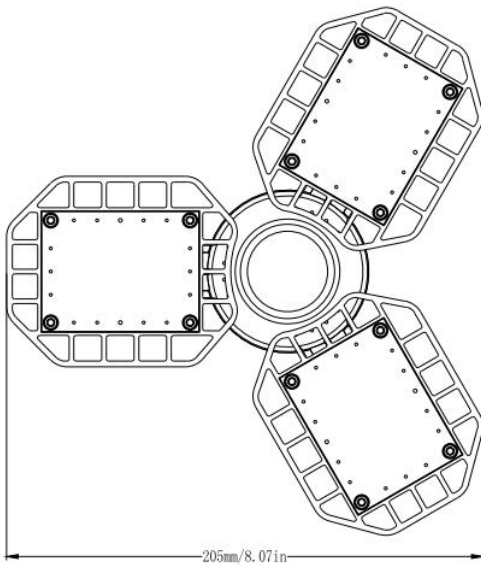

Warehouse

Office

Garage

Wine cellar

Corridor

Line-Up

Model No.	Watts(W)	Light Output(lm)	Dimension(mm)	Light Color(K)	Beam Angle(Degree)
LN-GL60-U-N-QW-B-U-C-00	60 ± 10%	7800 ± 10%	227*205*99	5000K	360
LN-GL80-U-N-QW-B-U-C-X00	80 ± 10%	10400 ± 10%	227*205*99	5000K	360

Angle adjustable

Closed size

Expand Size

Material	IP
ADC12	44
PC	

Category	Specifications		Unit
Watts	60	80	W
Lumens per Watt(Efficacy)	130	130	Lm/W
Light Output	7800	10400	lm
Light Color(CCT)	5000		K
Beam Angle	360		°(degree)
Color Accuracy(CRI)	80		Ra
Product Weight	500		G
Rating Life	50000		H
Base	E27/E26		
Input Voltage	220		V

Luminance Intensity Distribution

Cone Lux Diagram

Height eavg , emax angle:110.8deg diametr

Product Packaging	Specifications		Unit
Watts	60	80	W
Product Dimension	227*205*92	227*205*92	mm
Net Weigh	0.5	0.5	Kg
Size of box	L160*W140*H110mm	L160*W140*H110mm	mm
Gross Weight	0.55	0.55	Kg
Size of Carton	440*345*360mm	440*345*360mm	mm
Qty/ Carton	18	18	PCS
Weight/ Carton	11.2	11.2	Kg