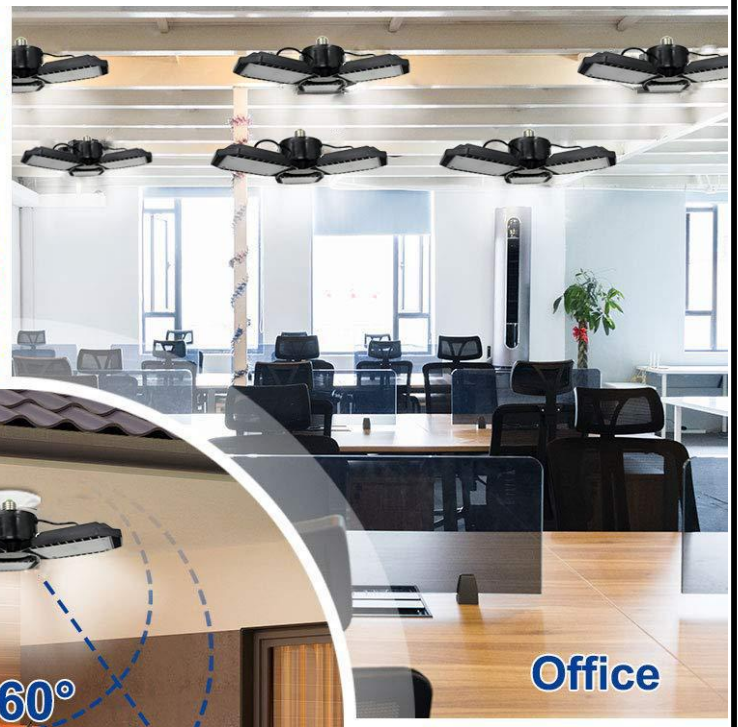

LN Lighting technical data

LED 60-80W Garage light

Lighting technical data

**LED GARAGE LIGHT is an alternative light source
with longer life and uniformed light distribution**

Adjustable angle

RoHS

Usage scenario

Warehouse

Office

Garage

Wine cellar

Corridor

Line-Up

Model No.	Watts(W)	Light Output(lm)	Dimension(mm)	Light Color(K)	Beam Angle(Degree)
LN-GL60-U-N-QW-B-U-C-00	60 ± 10%	7800 ± 10%	227*205*99	5000K	360
LN-GL80-U-N-QW-B-U-C-X00	80 ± 10%	10400 ± 10%	227*205*99	5000K	360

Angle adjustable

Closed size

Expand Size

Material	IP
ADC12	44
PC	

Category	Specifications		Unit
Watts	60	80	W
Lumens per Watt(Efficacy)	130	130	Lm/W
Light Output	7800	10400	lm
Light Color(CCT)	5000		K
Beam Angle	360		°(degree)
Color Accuracy(CRI)	80		Ra
Product Weight	500		G
Rating Life	50000		H
Base	E27/E26		
Input Voltage	220		V