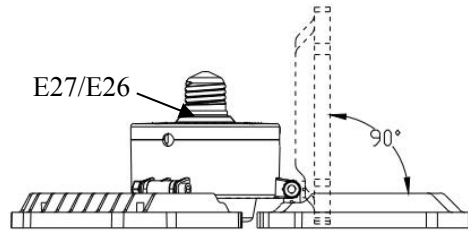

Warehouse

Office

Garage

Wine cellar

Corridor

Line-Up

Model No.	Watts(W)	Light Output(lm)	Dimension(mm)	Light Color(K)	Beam Angle(Degree)
LN-GL60-U-N-QW-B-U-C-00	60 ± 10%	7800 ± 10%	227*205*99	5000K	360
LN-GL80-U-N-QW-B-U-C-X00	80 ± 10%	10400 ± 10%	227*205*99	5000K	360

Angle adjustable

Closed size

Expand Size

Material	IP
ADC12	44
PC	

Category	Specifications		Unit
Watts	60	80	W
Lumens per Watt(Efficacy)	130	130	Lm/W
Light Output	7800	10400	lm
Light Color(CCT)	5000		K
Beam Angle	360		°(degree)
Color Accuracy(CRI)	80		Ra
Product Weight	500		G
Rating Life	50000		H
Base	E27/E26		
Input Voltage	220		V

Luminance Intensity Distribution

Cone Lux Diagram

Height eavg , emax angle:110.8deg diametr

Product Packaging	Specifications		Unit
Watts	60	80	W
Product Dimension	227*205*92	227*205*92	mm
Net Weigh	0.5	0.5	Kg
Size of box	L160*W140*H110mm	L160*W140*H110mm	mm
Gross Weight	0.55	0.55	Kg
Size of Carton	440*345*360mm	440*345*360mm	mm
Qty/ Carton	18	18	PCS
Weight/ Carton	11.2	11.2	Kg