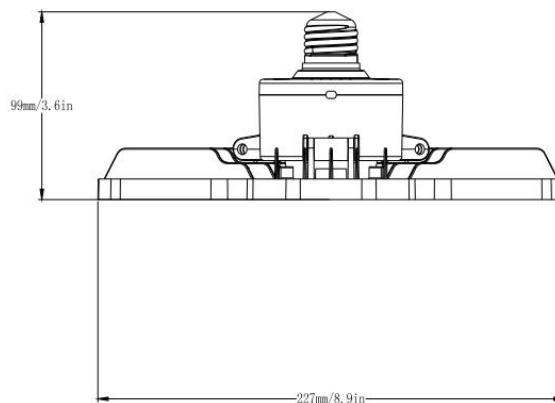

Warehouse

Office

Garage

Wine cellar

Corridor

Line-Up

Model No.	Watts(W)	Light Output(lm)	Dimension(mm)	Light Color(K)	Beam Angle(Degree)
LN-GL60-U-N-QW-B-U-C-00	60 ± 10%	7800 ± 10%	227*205*99	5000K	360
LN-GL80-U-N-QW-B-U-C-X00	80 ± 10%	10400 ± 10%	227*205*99	5000K	360

Angle adjustable

Closed size

Expand Size

Material	IP
ADC12	44
PC	

Category	Specifications		Unit
Watts	60	80	W
Lumens per Watt(Efficacy)	130	130	Lm/W
Light Output	7800	10400	lm
Light Color(CCT)	5000		K
Beam Angle	360		°(degree)
Color Accuracy(CRI)	80		Ra
Product Weight	500		G
Rating Life	50000		H
Base	E27/E26		
Input Voltage	220		V

Luminance Intensity Distribution

Cone Lux Diagram

Height eavg , emax angle:110.8deg diametr

Product Packaging	Specifications		Unit
Watts	60	80	W
Product Dimension	227*205*92	227*205*92	mm
Net Weigh	0.5	0.5	Kg
Size of box	L160*W140*H110mm	L160*W140*H110mm	mm
Gross Weight	0.55	0.55	Kg
Size of Carton	440*345*360mm	440*345*360mm	mm
Qty/ Carton	18	18	PCS
Weight/ Carton	11.2	11.2	Kg