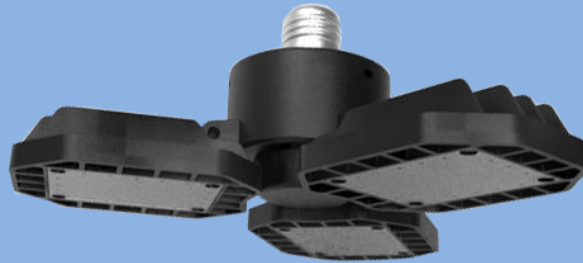

LN Lighting technical data

LED 60-80W Garage light

Lighting technical data

**LED GARAGE LIGHT is an alternative light source
with longer life and uniformed light distribution**

Adjustable angle

RoHS

Usage scenario

Warehouse

Office

Garage

Wine cellar

Corridor

Line-Up

Model No.	Watts(W)	Light Output(lm)	Dimension(mm)	Light Color(K)	Beam Angle(Degree)
LN-GL60-U-N-QW-B-U-C-00	60 ± 10%	7800 ± 10%	227*205*99	5000K	360
LN-GL80-U-N-QW-B-U-C-X00	80 ± 10%	10400 ± 10%	227*205*99	5000K	360

Angle adjustable

Closed size

Expand Size

Material	IP
ADC12	44
PC	

Category	Specifications		Unit
Watts	60	80	W
Lumens per Watt(Efficacy)	130	130	Lm/W
Light Output	7800	10400	lm
Light Color(CCT)	5000		K
Beam Angle	360		°(degree)
Color Accuracy(CRI)	80		Ra
Product Weight	500		G
Rating Life	50000		H
Base	E27/E26		
Input Voltage	220		V