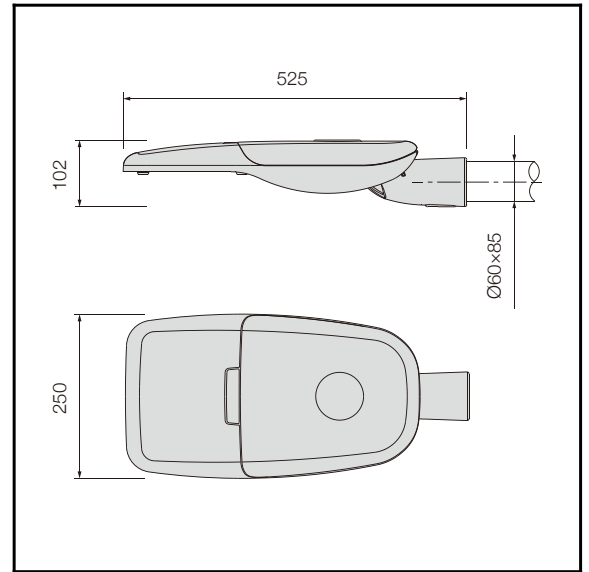

The photograph may not match the reference exactly. Please read the product description to identify the finish.

TECHNICAL CHARACTERISTICS

Type:	Street Lighting			
IP Protection degrees:	IP66			
IK Protection degrees:	IK10			
Light source 1:	12xLED 15W Warm White - 4000K 1600lm ^(N) CRI 70	16xLED 20W Warm White - 4000K 2140lm ^(N) CRI 70	16xLED 30W Warm White - 4000K 2930lm ^(N) CRI 70	24xLED 40W Warm White - 4000K 3800lm ^(N) CRI 70
Total power consumption (W):	15.1	20.3	30.1	40.1
Voltage / Frequency:	100-240V/50-60Hz			
Warranty (Years):	5			
Units per box:	1			
Net Weight (Kg):	4.5/4.7	5.2/6.1	5.2/6.1	5.3/6.2