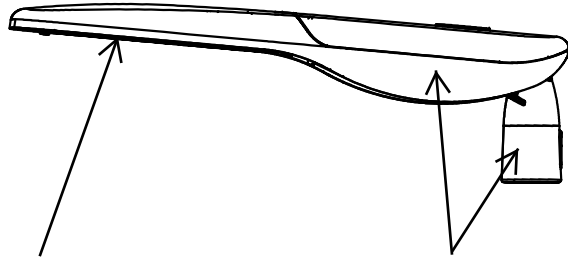

The photograph may not match the reference exactly. Please read the product description to identify the finish.

TECHNICAL CHARACTERISTICS

Type:	Street Lighting			
IP Protection degrees:	IP66			
IK Protection degrees:	IK10			
Light source 1:	12xLED 15W Warm White - 4000K 1600lm ^(N) CRI 70	16xLED 20W Warm White - 4000K 2140lm ^(N) CRI 70	16xLED 30W Warm White - 4000K 2930lm ^(N) CRI 70	24xLED 40W Warm White - 4000K 3800lm ^(N) CRI 70
Total power consumption (W):	15.1	20.3	30.1	40.1
Voltage / Frequency:	100-240V/50-60Hz			
Warranty (Years):	5			
Units per box:	1			
Net Weight (Kg):	4.5/4.7	5.2/6.1	5.2/6.1	5.3/6.2

MATERIALS / FINISHES

Structure material: High purity aluminium	aiffuser material: Glass
Structure finish: Silver	Diffuser finish: Transparent

GEAR

Multi-voltage electronic gear included (110-240 V / 50-60 Hz)