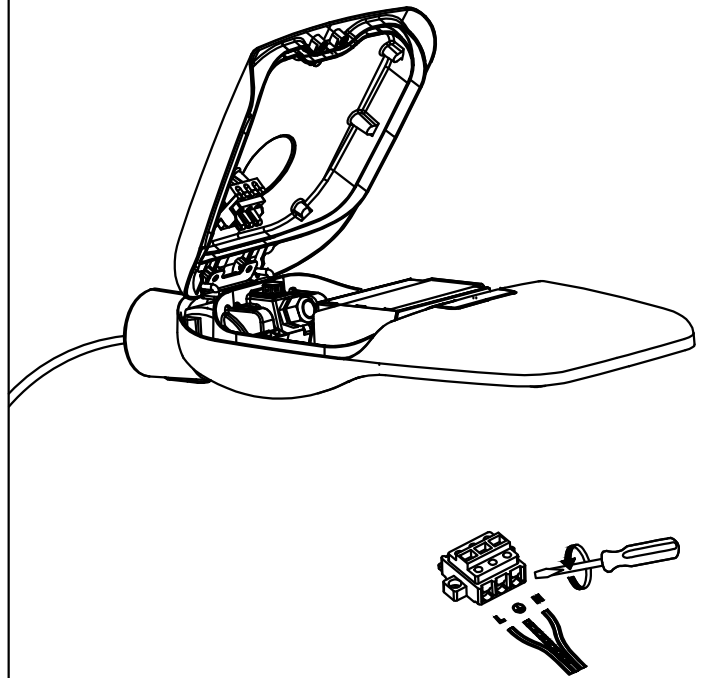

MATERIALS / FINISHES

Structure material: High purity aluminium	aiffuser material: Glass
Structure finish: Silver	Diffuser finish: Transparent

GEAR

Multi-voltage electronic gear included (110-240 V / 50-60 Hz)

Ultra-white glass

High purity aluminum

installation template

OUTDOOR

①

②

③

④