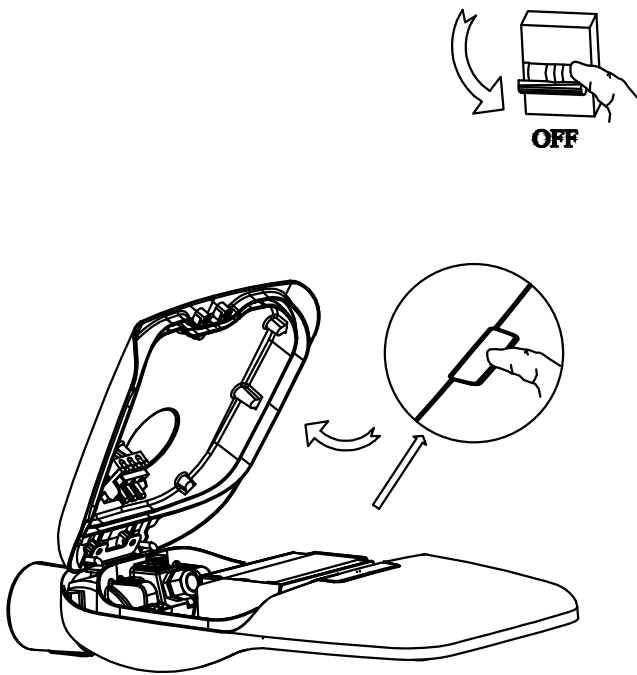

Ultra-white glass

High purity aluminum

installation template

OUTDOOR

①

②

③

④