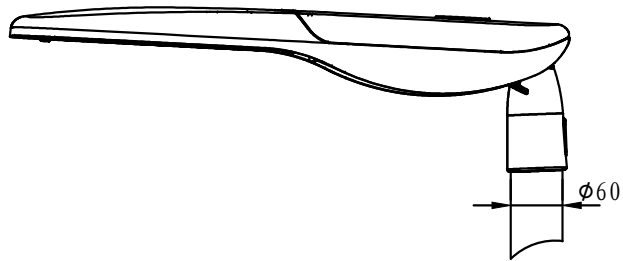

installation template