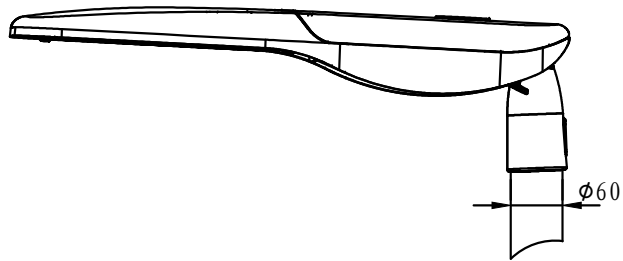

The photograph may not match the reference exactly.  
Please read the product description to identify the finish.

**TECHNICAL CHARACTERISTICS**

Type:	Street Lighting		
IP Protection degrees:	IP66		
IK Protection degrees:	IK10		
Light source 1:	64xLED CREE 100W Warm White - 4000K 10000lm <sup>(N)</sup> CRI 70	64xLED CREE 120W Warm White - 4000K 11000lm <sup>(N)</sup> CRI 70	64xLED CREE 150W Warm White - 4000K 13800lm <sup>(N)</sup> CRI 70
Total power consumption (W):	100.3	120.5	150.7
Voltage / Frequency:	100-240V/50-60Hz		
Warranty (Years):	5		
Units per box:	1		
Net Weight (Kg):	6.3/7.3	6.5/7.5	6.8/7.8

**MATERIALS / FINISHES**

<b>Structure material:</b> High purity aluminium	<b>aiffuser material:</b> Glass
<b>Structure finish:</b> Silver	<b>Diffuser finish:</b> Transparent

**GEAR**

Multi-voltage electronic gear included (110-240 V / 50-60 Hz)

Ultra-white glass

High purity aluminum

installation template