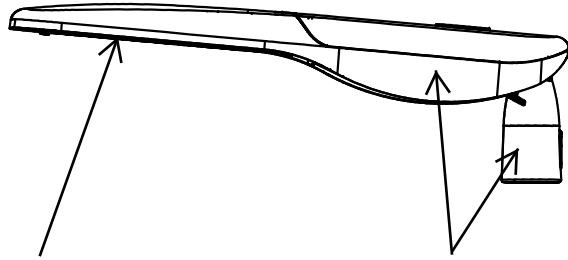

Ultra-white glass

High purity aluminum