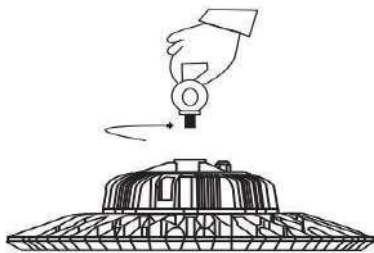

LED HIGH BAY LIGHT

Drawing

UFO150-60  
UFO150-90  
UFO150

Step1  
Turn the ring clockwise into the power supply

Step2  
First, according to the graphic lamp hanging hook above, and then connect the power first