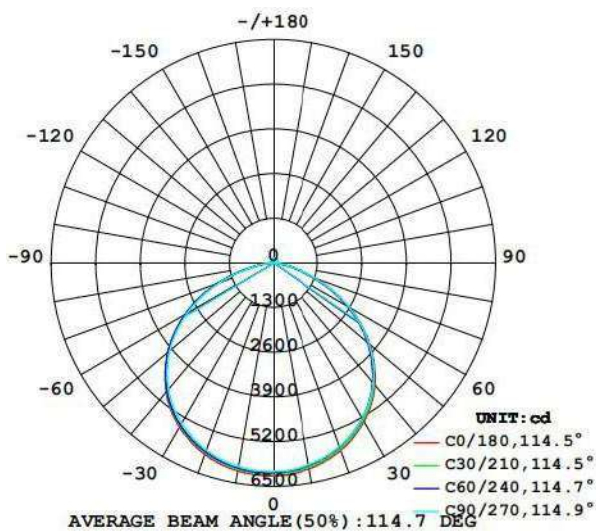

## Line-Up

Model No.	Watts(W)	Light Output(lm)	Dimension(mm)	Light Color(K)	Beam Angle(Degree)
LN-UF0150-U-N-QW-B-U-C-CB00	150±10%	19500-10%	Ø340 *H140.2	5000K	120

Material	IP
radiator: ADC12	65
lens: PC	

LED HIGH BAY LIGHT

LN-UFO150-U-N-QW-B-U-C-CB00

Category	Specifications	Unit
Watts	150	W
Lumens per Watt(Efficacy)	130	Lm/W
Light Output	19500	lm
Light Color(CCT)	5000	K
Beam Angle	120	°(degree)
Color Accuracy(CRI)	70	Ra
Product Weight	2.85	KG
Rating Life	50000	H
Base	Line interface	
Input Voltage(AC)	220	V

Luminance Intensity Distribution

Cone Lux Diagram