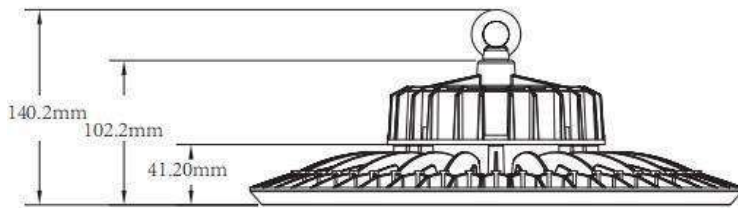

LED HIGH BAY LIGHT

Drawing

UFO150-60
UFO150-90
UFO150