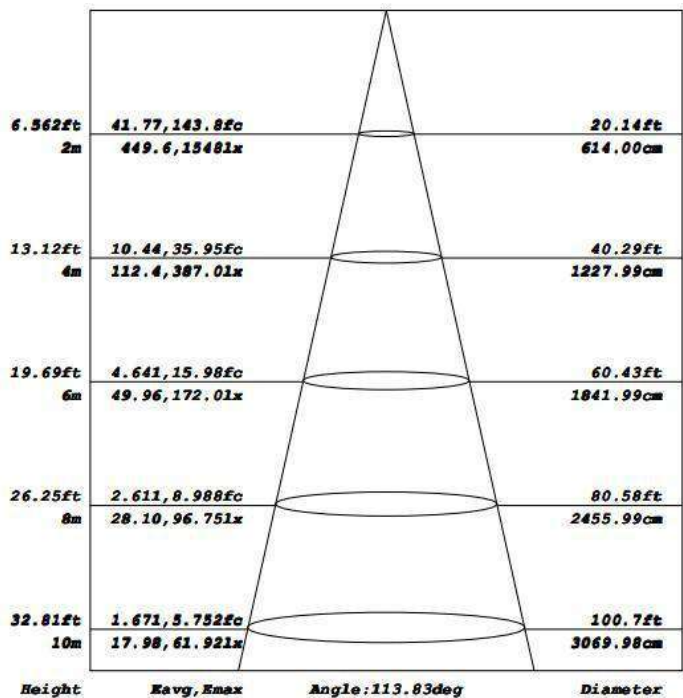

## Line-Up

Model No.	Watts(W)	Light Output(lm)	Dimension(mm)	Light Color(K)	Beam Angle(Degree)
LN-UF0150-U-N-QW-B-U-C-CB00	150±10%	19500-10%	Ø340 *H140.2	5000K	120

LED HIGH BAY LIGHT

Drawing

UFO150-60  
UFO150-90  
UFO150

Step1  
Turn the ring clockwise into the power supply

Step2  
First, according to the graphic lamp hanging hook above, and then connect the power first

Material	IP
radiator: ADC12	65
lens: PC	

LED HIGH BAY LIGHT

LN-UFO150-U-N-QW-B-U-C-CB00

Category	Specifications	Unit
Watts	150	W
Lumens per Watt(Efficacy)	130	Lm/W
Light Output	19500	lm
Light Color(CCT)	5000	K
Beam Angle	120	°(degree)
Color Accuracy(CRI)	70	Ra
Product Weight	2.85	KG
Rating Life	50000	H
Base	Line interface	
Input Voltage(AC)	220	V

Luminance Intensity Distribution

Cone Lux Diagram