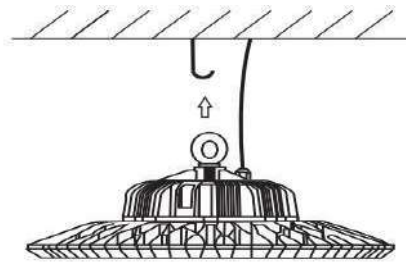

LED HIGH BAY LIGHT

Drawing

UFO150-60  
UFO150-90  
UFO150

Step1  
Turn the ring clockwise into the power supply

Step2  
First, according to the graphic lamp hanging hook above, and then connect the power first