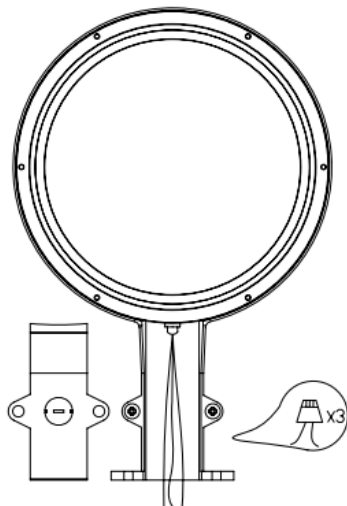

Installation instruction

Material	IP
ADC12	WET LOCATION
PC