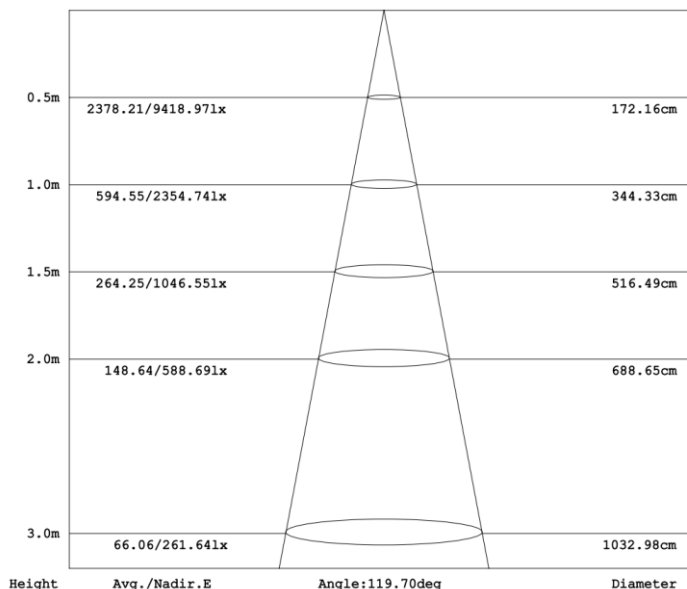

Luminance Intensity Distribution

Cone Lux Diagram

LED PHOTOELECTRIC CONTROL DUST TO DAWN LIGHT

LN-YAXW70-U-LS-WW-BR-U-C-00

Category	Specifications	Unit
Watts	70	W
Lumens per Watt(Efficacy)	120	Lm/W
Light Output	8400	lm
Light Color(CCT)	3000	K
Beam Angle	120	°(degree)
Color Accuracy(CRI)	70	Ra
Product Weight	1.75	G
Rating Life	45000	H
Base	Line interface	
Input Voltage	220	V

Luminance Intensity Distribution

Cone Lux Diagram