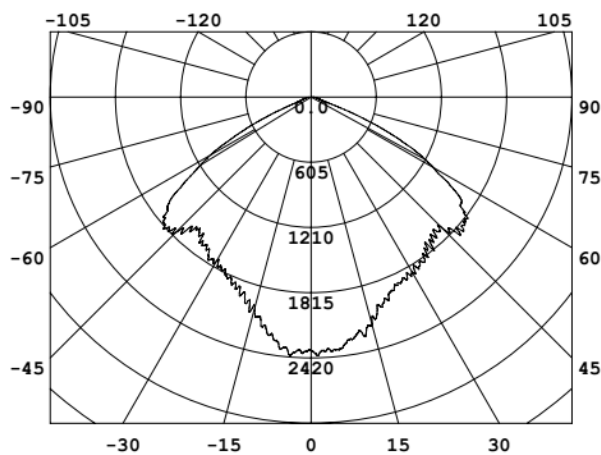

## Line-Up

Model No.	Watts(W)	Light Output(lm)	Dimension(mm)	Light Color(K)	Beam Angle(Degree)
LN-YAXW70-U-LS-QW-BR-U-C-00	70 ± 10%	9100 -10%	374*252*148.8	5000K	120
LN-YAXW70-U-LS-WW-BR-U-C-00	70 ± 10%	8400 -10%	374*252*148.8	3000K	120

LED PHOTOELECTRIC CONTROL DUST TO DAWN LIGHT

Drawing

Installation instruction

Material	IP
ADC12	WET LOCATION
PC	

LED PHOTOELECTRIC CONTROL DUST TO DAWN LIGHT

LN-YAXW70-U-LS-QW-BR-U-C-00

Category	Specifications	Unit
Watts	70	W
Lumens per Watt(Efficacy)	130	Lm/W
Light Output	9100	lm
Light Color(CCT)	5000	K
Beam Angle	120	°(degree)
Color Accuracy(CRI)	70	Ra
Product Weight	1.75	G
Rating Life	45000	H
Base	Line interface	
Input Voltage	220	V

Luminance Intensity Distribution

Cone Lux Diagram

LED PHOTOELECTRIC CONTROL DUST TO DAWN LIGHT

LN-YAXW70-U-LS-WW-BR-U-C-00

Category	Specifications	Unit
Watts	70	W
Lumens per Watt(Efficacy)	120	Lm/W
Light Output	8400	lm
Light Color(CCT)	3000	K
Beam Angle	120	°(degree)
Color Accuracy(CRI)	70	Ra
Product Weight	1.75	G
Rating Life	45000	H
Base	Line interface	
Input Voltage	220	V