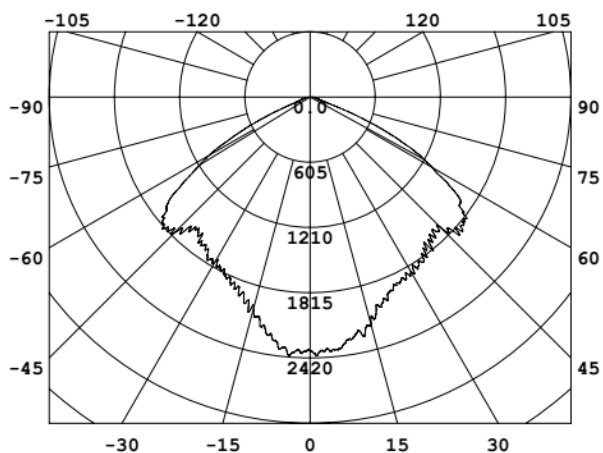

Luminance Intensity Distribution

Cone Lux Diagram

LED PHOTOELECTRIC CONTROL DUST TO DAWN LIGHT

LN-YAXW70-U-LS-WW-BR-U-C-00

Category	Specifications	Unit
Watts	70	W
Lumens per Watt(Efficacy)	120	Lm/W
Light Output	8400	lm
Light Color(CCT)	3000	K
Beam Angle	120	°(degree)
Color Accuracy(CRI)	70	Ra
Product Weight	1.75	G
Rating Life	45000	H
Base	Line interface	
Input Voltage	220	V

Luminance Intensity Distribution

Cone Lux Diagram