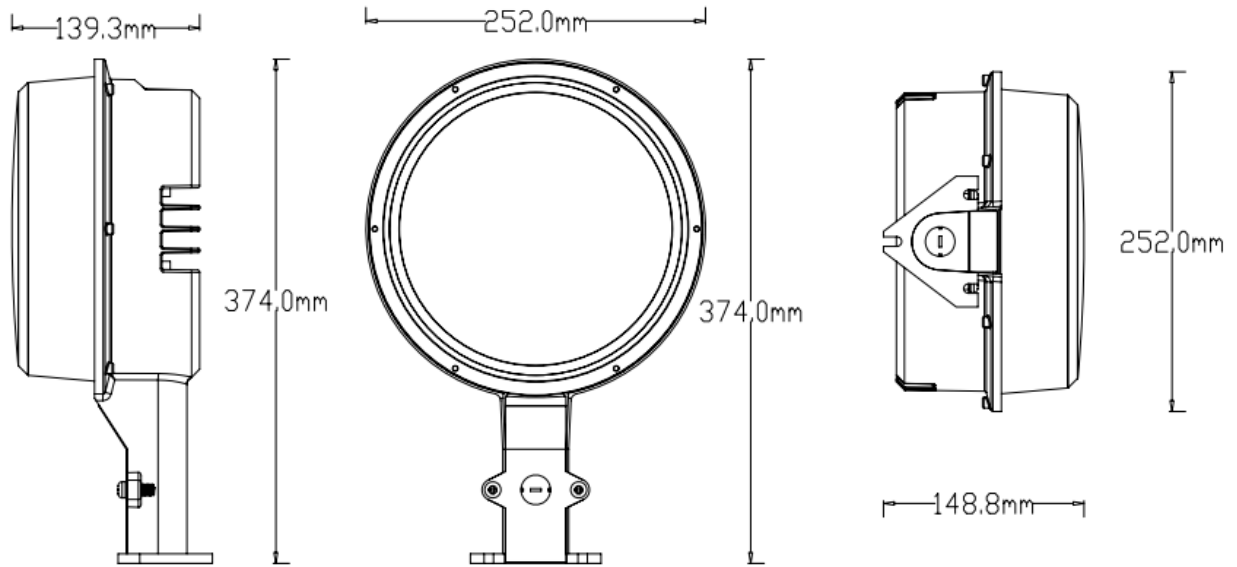

LED PHOTOELECTRIC CONTROL DUST TO DAWN LIGHT

Drawing