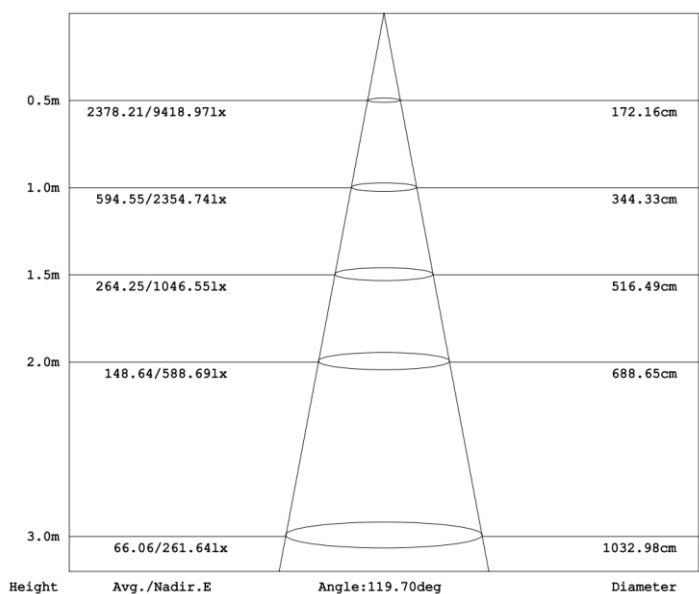

LED PHOTOELECTRIC CONTROL DUST TO DAWN LIGHT

Drawing

Installation instruction

Material	IP
ADC12	WET LOCATION
PC	

LED PHOTOELECTRIC CONTROL DUST TO DAWN LIGHT

LN-YAXW70-U-LS-QW-BR-U-C-00

Category	Specifications	Unit
Watts	70	W
Lumens per Watt(Efficacy)	130	Lm/W
Light Output	9100	lm
Light Color(CCT)	5000	K
Beam Angle	120	°(degree)
Color Accuracy(CRI)	70	Ra
Product Weight	1.75	G
Rating Life	45000	H
Base	Line interface	
Input Voltage	220	V

Luminance Intensity Distribution

Cone Lux Diagram

LED PHOTOELECTRIC CONTROL DUST TO DAWN LIGHT

LN-YAXW70-U-LS-WW-BR-U-C-00

Category	Specifications	Unit
Watts	70	W
Lumens per Watt(Efficacy)	120	Lm/W
Light Output	8400	lm
Light Color(CCT)	3000	K
Beam Angle	120	°(degree)
Color Accuracy(CRI)	70	Ra
Product Weight	1.75	G
Rating Life	45000	H
Base	Line interface	
Input Voltage	220	V