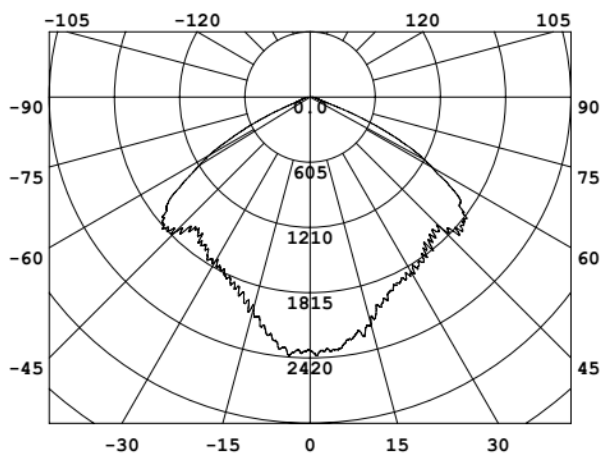

LED PHOTOELECTRIC CONTROL DUST TO DAWN LIGHT

Drawing

Installation instruction

Material	IP
ADC12	WET LOCATION
PC	

LED PHOTOELECTRIC CONTROL DUST TO DAWN LIGHT

LN-YAXW70-U-LS-QW-BR-U-C-W00

Category	Specifications	Unit
Watts	70	W
Lumens per Watt(Efficacy)	130	Lm/W
Light Output	9100	lm
Light Color(CCT)	5000	K
Beam Angle	120	°(degree)
Color Accuracy(CRI)	70	Ra
Product Weight	1750	G
Rating Life	45000	H
Base	Line interface	
Input Voltage	220	V

Luminance Intensity Distribution

Cone Lux Diagram

LED PHOTOELECTRIC CONTROL DUST TO DAWN LIGHT

LN-YAXW70-U-LS-WW-BR-U-C-W00

Category	Specifications	Unit
Watts	70	W
Lumens per Watt(Efficacy)	120	Lm/W
Light Output	8400	lm
Light Color(CCT)	3000	K
Beam Angle	120	°(degree)
Color Accuracy(CRI)	70	Ra
Product Weight	1750	G
Rating Life	45000	H
Base	Line interface	
Input Voltage	220	V