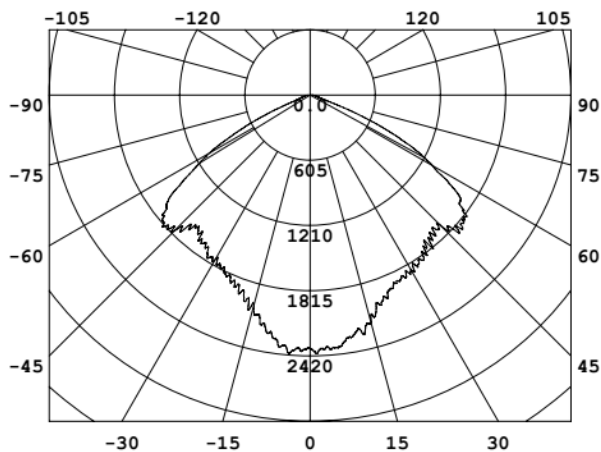

Cone Lux Diagram