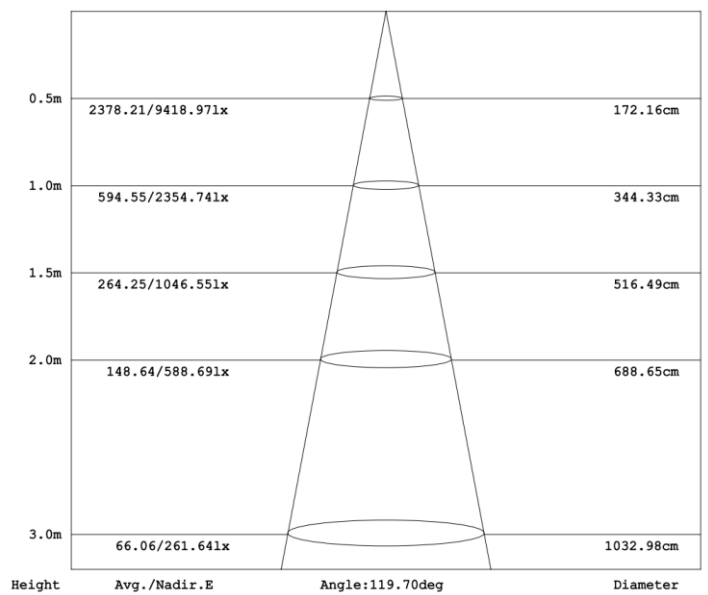

LED PHOTOELECTRIC CONTROL DUST TO DAWN LIGHT

Drawing

Installation instruction

Material	IP
ADC12	WET LOCATION
PC	

LED PHOTOELECTRIC CONTROL DUST TO DAWN LIGHT

LN-YAXW70-U-LS-QW-BR-U-C-W00

Category	Specifications	Unit
Watts	70	W
Lumens per Watt(Efficacy)	130	Lm/W
Light Output	9100	lm
Light Color(CCT)	5000	K
Beam Angle	120	°(degree)
Color Accuracy(CRI)	70	Ra
Product Weight	1750	G
Rating Life	45000	H
Base	Line interface	
Input Voltage	220	V

Luminance Intensity Distribution

Cone Lux Diagram

LED PHOTOELECTRIC CONTROL DUST TO DAWN LIGHT

LN-YAXW70-U-LS-WW-BR-U-C-W00

Category	Specifications	Unit
Watts	70	W
Lumens per Watt(Efficacy)	120	Lm/W
Light Output	8400	lm
Light Color(CCT)	3000	K
Beam Angle	120	°(degree)
Color Accuracy(CRI)	70	Ra
Product Weight	1750	G
Rating Life	45000	H
Base	Line interface	
Input Voltage	220	V

Revision History

Mtime	Changed to: VER	Description of Change		
		Item	From	To
2017-04-26	0.01			
2017-05-17	0.02	Input Voltage	100-277V	120V
2017-07-30	0.03	Dimension(mm)	L:372*250*150	374*252*148.8
		Product Weight	2.1KG	1.75KG
		Model No	LN-YAXW70-L-LS-QW-BR-U-C-W00	LN-YAXW70-U-LS-QW-BR-U-C-W00
		Input Voltage	120V	120-277V
2017.11.23	0.04	Size of box	380*260*165mm	390*260*165
		Size of Carton	400*550*370mm	550*400*360