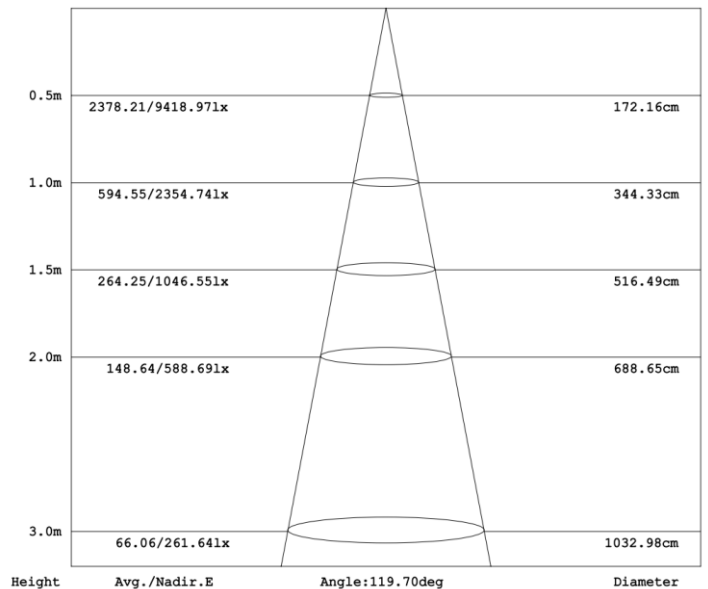

Luminance Intensity Distribution

Cone Lux Diagram

LED PHOTOELECTRIC CONTROL DUST TO DAWN LIGHT

LN-YAXW70-U-LS-WW-BR-U-C-W00

Category	Specifications	Unit
Watts	70	W
Lumens per Watt(Efficacy)	120	Lm/W
Light Output	8400	lm
Light Color(CCT)	3000	K
Beam Angle	120	°(degree)
Color Accuracy(CRI)	70	Ra
Product Weight	1750	G
Rating Life	45000	H
Base	Line interface	
Input Voltage	220	V

Luminance Intensity Distribution

Cone Lux Diagram

LED PHOTOELECTRIC CONTROL DUST TO DAWN LIGHT

Product Packaging	Specifications	Unit
Product Dimension	374*252*148.8	mm
Net Weigh	1.75	Kg
Size of box	380*260*165	mm
Gross Weight	2.1	Kg
Size of Carton	550*400*360	mm
Qty/ Carton	4	PCS
Weight/ Carton	9.0	Kg

Revision History

Mtime	Changed to: VER	Description of Change		
		Item	From	To
2017-04-26	0.01			
2017-05-17	0.02	Input Voltage	100-277V	120V
2017-07-30	0.03	Dimension(mm)	L:372*250*150	374*252*148.8
		Product Weight	2.1KG	1.75KG
		Model No	LN-YAXW70-L-LS-QW-BR-U-C-W00	LN-YAXW70-U-LS-QW-BR-U-C-W00
		Input Voltage	120V	120-277V
2017.11.23	0.04	Size of box	380*260*165mm	390*260*165
		Size of Carton	400*550*370mm	550*400*360