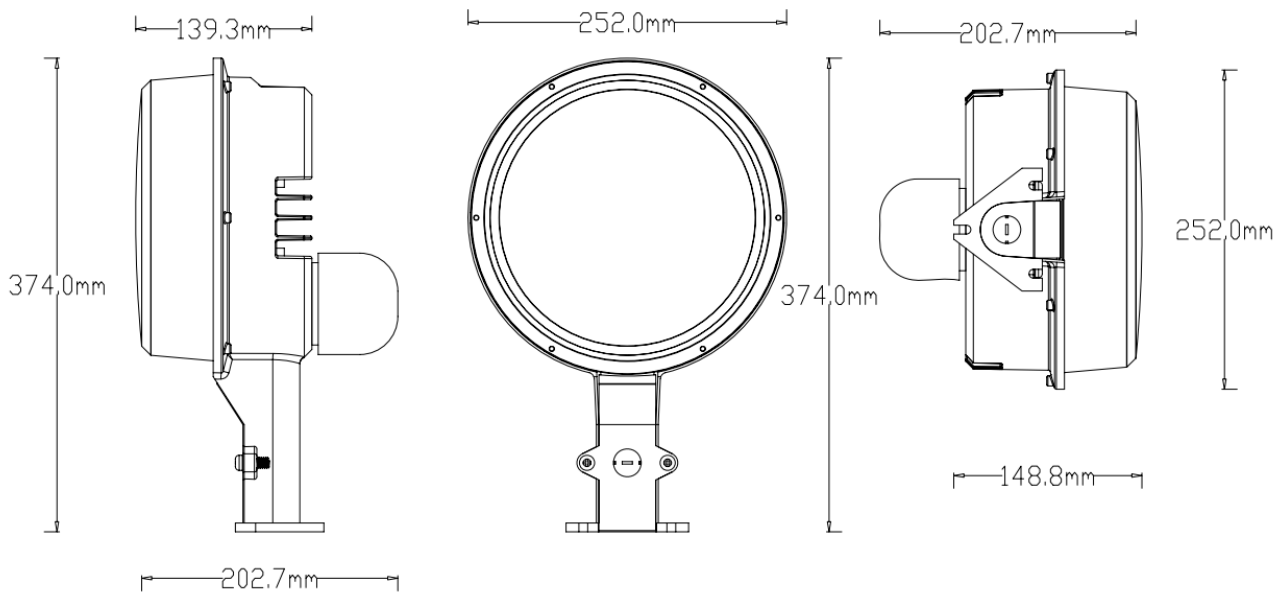

LED PHOTOELECTRIC CONTROL DUST TO DAWN LIGHT

Drawing

Installation instruction

Material	IP
ADC12	WET LOCATION
PC	

LED PHOTOELECTRIC CONTROL DUST TO DAWN LIGHT

LN-YAXW70-U-LS-QW-BR-U-C-W00

Category	Specifications	Unit
Watts	70	W
Lumens per Watt(Efficacy)	130	Lm/W
Light Output	9100	lm
Light Color(CCT)	5000	K
Beam Angle	120	°(degree)
Color Accuracy(CRI)	70	Ra
Product Weight	1750	G
Rating Life	45000	H
Base	Line interface	
Input Voltage	220	V

Luminance Intensity Distribution

Cone Lux Diagram

LED PHOTOELECTRIC CONTROL DUST TO DAWN LIGHT

LN-YAXW70-U-LS-WW-BR-U-C-W00

Category	Specifications	Unit
Watts	70	W
Lumens per Watt(Efficacy)	120	Lm/W
Light Output	8400	lm
Light Color(CCT)	3000	K
Beam Angle	120	°(degree)
Color Accuracy(CRI)	70	Ra
Product Weight	1750	G
Rating Life	45000	H
Base	Line interface	
Input Voltage	220	V

Luminance Intensity Distribution

Cone Lux Diagram

LED PHOTOELECTRIC CONTROL DUST TO DAWN LIGHT

Product Packaging	Specifications	Unit
Product Dimension	374*252*148.8	mm
Net Weigh	1.75	Kg
Size of box	380*260*165	mm
Gross Weight	2.1	Kg
Size of Carton	550*400*360	mm
Qty/ Carton	4	PCS
Weight/ Carton	9.0	Kg

Revision History

Mtime	Changed to: VER	Description of Change		
		Item	From	To
2017-04-26	0.01			
2017-05-17	0.02	Input Voltage	100-277V	120V
2017-07-30	0.03	Dimension(mm)	L:372*250*150	374*252*148.8
		Product Weight	2.1KG	1.75KG
		Model No	LN-YAXW70-L-LS-QW-BR-U-C-W00	LN-YAXW70-U-LS-QW-BR-U-C-W00
		Input Voltage	120V	120-277V
2017.11.23	0.04	Size of box	380*260*165mm	390*260*165
		Size of Carton	400*550*370mm	550*400*360