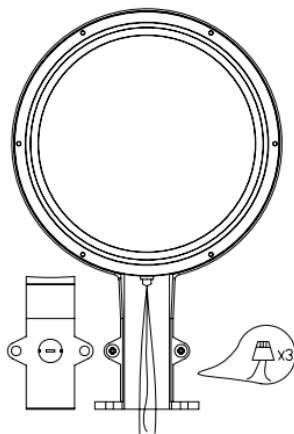

LED PHOTOELECTRIC CONTROL DUST TO DAWN LIGHT

Drawing

Installation instruction

Material	IP
ADC12	WET LOCATION
PC	

LED PHOTOELECTRIC CONTROL DUST TO DAWN LIGHT

LN-YAXW70-U-LS-QW-BR-U-C-W00

Category	Specifications	Unit
Watts	70	W
Lumens per Watt(Efficacy)	130	Lm/W
Light Output	9100	lm
Light Color(CCT)	5000	K
Beam Angle	120	°(degree)
Color Accuracy(CRI)	70	Ra
Product Weight	1750	G
Rating Life	45000	H
Base	Line interface	
Input Voltage	220	V

Luminance Intensity Distribution

Cone Lux Diagram

LED PHOTOELECTRIC CONTROL DUST TO DAWN LIGHT

LN-YAXW70-U-LS-WW-BR-U-C-W00

Category	Specifications	Unit
Watts	70	W
Lumens per Watt(Efficacy)	120	Lm/W
Light Output	8400	lm
Light Color(CCT)	3000	K
Beam Angle	120	°(degree)
Color Accuracy(CRI)	70	Ra
Product Weight	1750	G
Rating Life	45000	H
Base	Line interface	
Input Voltage	220	V

Luminance Intensity Distribution

Cone Lux Diagram

LED PHOTOELECTRIC CONTROL DUST TO DAWN LIGHT

Product Packaging	Specifications	Unit
Product Dimension	374*252*148.8	mm
Net Weigh	1.75	Kg
Size of box	380*260*165	mm
Gross Weight	2.1	Kg
Size of Carton	550*400*360	mm
Qty/ Carton	4	PCS
Weight/ Carton	9.0	Kg

Revision History

Mtime	Changed to: VER	Description of Change		
		Item	From	To
2017-04-26	0.01			
2017-05-17	0.02	Input Voltage	100-277V	120V
2017-07-30	0.03	Dimension(mm)	L:372*250*150	374*252*148.8
		Product Weight	2.1KG	1.75KG
		Model No	LN-YAXW70-L-LS-QW-BR-U-C-W00	LN-YAXW70-U-LS-QW-BR-U-C-W00
		Input Voltage	120V	120-277V
2017.11.23	0.04	Size of box	380*260*165mm	390*260*165
		Size of Carton	400*550*370mm	550*400*360