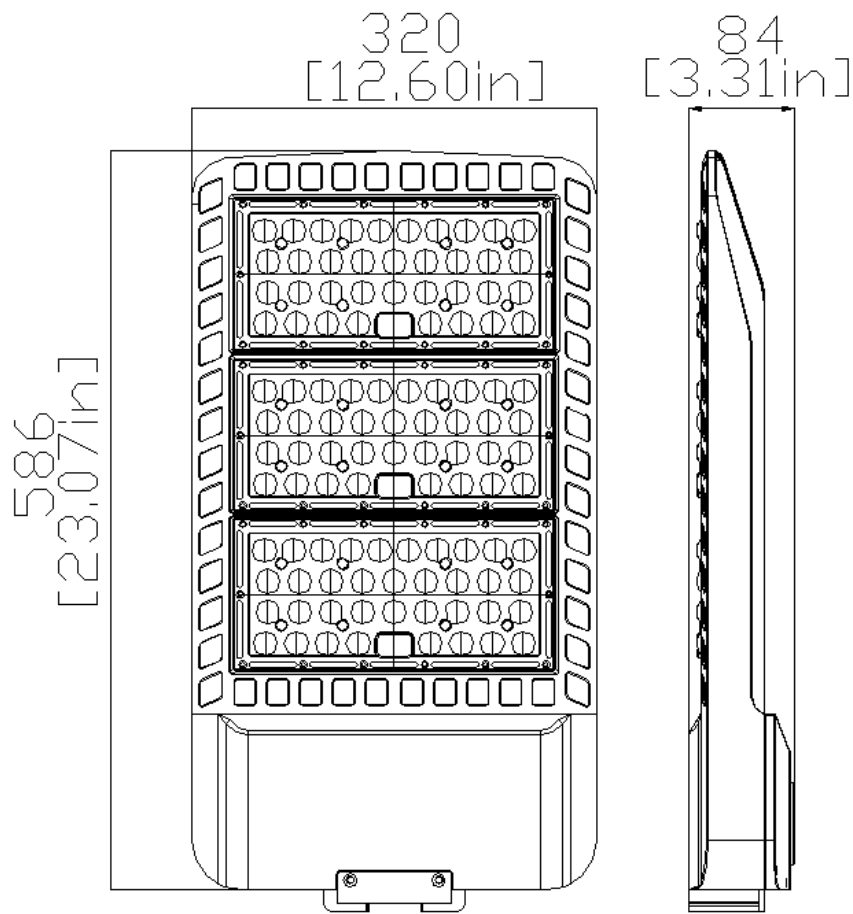

model	Dimension(mm)	Material	coding
SBL-A		ADC12	4.12.27015900
SBL-B		ADC12	4.12.27016000
SBL-C		ADC12	4.12.27016100
SBL-D		Iron	4.12.41016300

SBL : A

SBL : B

SBL : C

SBL : D

LED SHOE BOX LIGHT

Line-Up

Model No.	Watts(W)	Light Output(lm)	Dimension(mm)	Light Color(K)	Beam Angle(Degree)
LN-SBL250-U-N-QW-BR-U-III-00	250±10%	32500-10%	586*320*84	5000K	80*150

LED SHOE BOX LIGHT

Drawing

Material	IP
ADC12	IP65
PC	

LED SHOE BOX LIGHT

LN-SBL250-U-N-QW-BR-U-III-00

Category	Specifications	Unit
Watts	250	W
Lumens per Watt(Efficacy)	130	Lm/W
Light Output	32500	lm
Light Color(CCT)	5000	K
Beam Angle	80*150	°(degree)
Color Accuracy(CRI)	70	Ra
Product Weight	6060	G
Rating Life	50000	H
Base	Line interface	
Input Voltage(AC)	220	V

Luminance Intensity Distribution

Cone Lux Diagram

LED SHOE BOX LIGHT

Product Packaging	Specifications	Unit
Product Dimension	586*320*84	mm
Net Weigh	7.26	Kg
Size of box	825*370*150	mm
Gross Weight	8.8	Kg
Size of Carton	825*370*150	mm
Qty/ Carton	1	PCS
Weight/ Carton	8.8	Kg

Revision History

MTime	Changed to: VER	Description of Change		
		Item	From	To
2018.2.8	0.01	Size of box		825*370*150
		Gross Weight		7.6
		Size of Carton		825*370*150
		Qty/ Carton		1
		Weight/ Carton		7.6
2018.3.22	0.02	Net Weigh	6.06	7.26
		Gross Weight	7.6	8.8
		Weight/ Carton	7.6	8.8