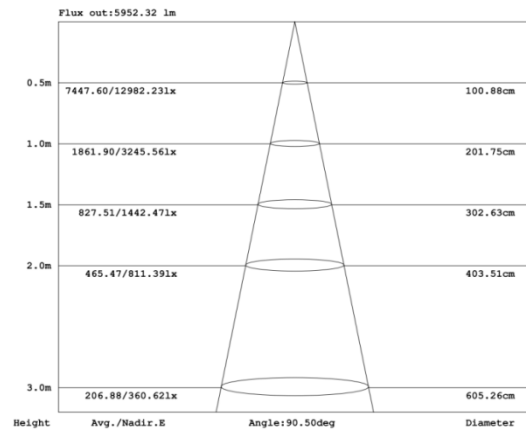

Luminance Intensity Distribution

Cone Lux Diagram

LED SHOE BOX LIGHT

Product Packaging	Specifications	Unit
Product Dimension	586*320*84	mm
Net Weigh	7.26	Kg
Size of box	825*370*150	mm
Gross Weight	8.8	Kg
Size of Carton	825*370*150	mm
Qty/ Carton	1	PCS
Weight/ Carton	8.8	Kg