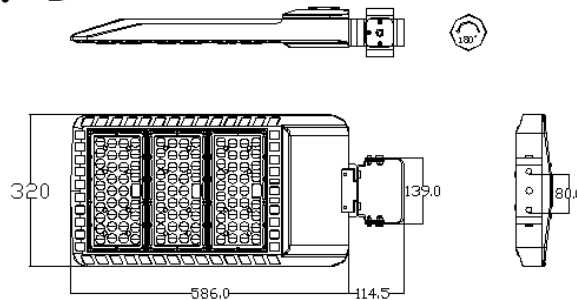

LN Lighting technical data

LED 250W SHOE BOX LIGHT

Lighting technical data

**LED SHOE BOX LIGHT is an alternative light source
with longer life and uniformed light distribution**

IP65

LED SHOE BOX LIGHT

mounting bracket

model	Dimension(mm)	Material	coding
SBL-A		ADC12	4.12.27015900
SBL-B		ADC12	4.12.27016000
SBL-C		ADC12	4.12.27016100
SBL-D		Iron	4.12.41016300

SBL : A

SBL : B

SBL : C

SBL : D

LED SHOE BOX LIGHT

Line-Up

Model No.	Watts(W)	Light Output(lm)	Dimension(mm)	Light Color(K)	Beam Angle(Degree)
LN-SBL250-U-N-QW-BR-U-III-00	250±10%	32500-10%	586*320*84	5000K	80*150

Luminance Intensity Distribution

Cone Lux Diagram

LED SHOE BOX LIGHT

Product Packaging	Specifications	Unit
Product Dimension	586*320*84	mm
Net Weigh	7.26	Kg
Size of box	825*370*150	mm
Gross Weight	8.8	Kg
Size of Carton	825*370*150	mm
Qty/ Carton	1	PCS
Weight/ Carton	8.8	Kg

Revision History

MTime	Changed to: VER	Description of Change		
		Item	From	To
2018.2.8	0.01	Size of box		825*370*150
		Gross Weight		7.6
		Size of Carton		825*370*150
		Qty/ Carton		1
		Weight/ Carton		7.6
2018.3.22	0.02	Net Weigh	6.06	7.26
		Gross Weight	7.6	8.8
		Weight/ Carton	7.6	8.8