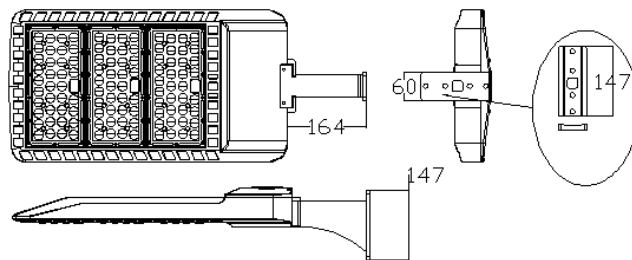

LN Lighting technical data

LED 250W SHOE BOX LIGHT

Lighting technical data

**LED SHOE BOX LIGHT is an alternative light source
with longer life and uniformed light distribution**

IP65

LED SHOE BOX LIGHT

mounting bracket

model	Dimension(mm)	Material	coding
SBL-A		ADC12	4.12.27015900
SBL-B		ADC12	4.12.27016000
SBL-C		ADC12	4.12.27016100
SBL-D		Iron	4.12.41016300

SBL : A

SBL : B

SBL : C

SBL : D

LED SHOE BOX LIGHT

Line-Up

Model No.	Watts(W)	Light Output(lm)	Dimension(mm)	Light Color(K)	Beam Angle(Degree)
LN-SBL250-U-N-QW-BR-U-III-00	250±10%	32500-10%	586*320*84	5000K	80*150

Luminance Intensity Distribution

Cone Lux Diagram

LED SHOE BOX LIGHT

Product Packaging	Specifications	Unit
Product Dimension	586*320*84	mm
Net Weigh	7.26	Kg
Size of box	825*370*150	mm
Gross Weight	8.8	Kg
Size of Carton	825*370*150	mm
Qty/ Carton	1	PCS
Weight/ Carton	8.8	Kg