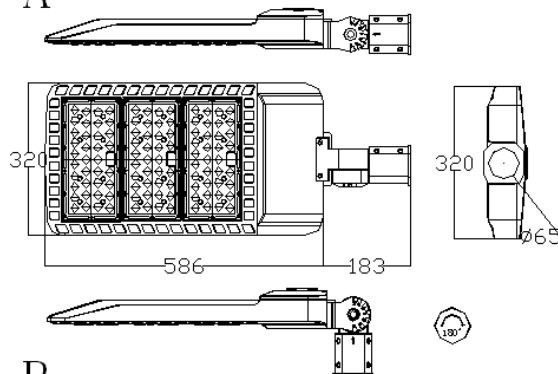

LN Lighting technical data

LED 250W SHOE BOX LIGHT

Lighting technical data

**LED SHOE BOX LIGHT is an alternative light source
with longer life and uniformed light distribution**

IP65

LED SHOE BOX LIGHT

mounting bracket

model	Dimension(mm)	Material	coding
SBL-A		ADC12	4.12.27015900
SBL-B		ADC12	4.12.27016000
SBL-C		ADC12	4.12.27016100
SBL-D		Iron	4.12.41016300

SBL : A

SBL : B

SBL : C

SBL : D

LED SHOE BOX LIGHT

Line-Up

Model No.	Watts(W)	Light Output(lm)	Dimension(mm)	Light Color(K)	Beam Angle(Degree)
LN-SBL250-U-N-QW-BR-U-III-00	250±10%	32500-10%	586*320*84	5000K	80*150

Luminance Intensity Distribution

Cone Lux Diagram

LED SHOE BOX LIGHT

Product Packaging	Specifications	Unit
Product Dimension	586*320*84	mm
Net Weigh	7.26	Kg
Size of box	825*370*150	mm
Gross Weight	8.8	Kg
Size of Carton	825*370*150	mm
Qty/ Carton	1	PCS
Weight/ Carton	8.8	Kg

Revision History

MTime	Changed to: VER	Description of Change		
		Item	From	To
2018.2.8	0.01	Size of box		825*370*150
		Gross Weight		7.6
		Size of Carton		825*370*150
		Qty/ Carton		1
		Weight/ Carton		7.6
2018.3.22	0.02	Net Weigh	6.06	7.26
		Gross Weight	7.6	8.8
		Weight/ Carton	7.6	8.8