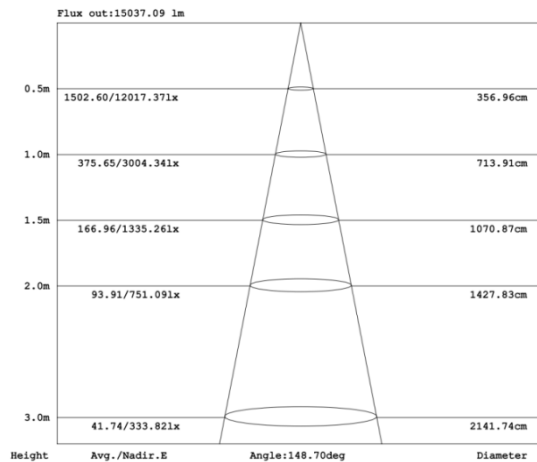

LED SHOE BOX LIGHT

Drawing

Material	IP
ADC12	IP65
PC	

LED SHOE BOX LIGHT

LN-SBL250-U-N-QW-BR-U-III-00

Category	Specifications	Unit
Watts	250	W
Lumens per Watt(Efficacy)	130	Lm/W
Light Output	32500	lm
Light Color(CCT)	5000	K
Beam Angle	80*150	°(degree)
Color Accuracy(CRI)	70	Ra
Product Weight	6060	G
Rating Life	50000	H
Base	Line interface	
Input Voltage(AC)	220	V

Luminance Intensity Distribution

Cone Lux Diagram

LED SHOE BOX LIGHT

Product Packaging	Specifications	Unit
Product Dimension	586*320*84	mm
Net Weigh	7.26	Kg
Size of box	825*370*150	mm
Gross Weight	8.8	Kg
Size of Carton	825*370*150	mm
Qty/ Carton	1	PCS
Weight/ Carton	8.8	Kg

Revision History

MTime	Changed to: VER	Description of Change		
		Item	From	To
2018.2.8	0.01	Size of box		825*370*150
		Gross Weight		7.6
		Size of Carton		825*370*150
		Qty/ Carton		1
		Weight/ Carton		7.6
2018.3.22	0.02	Net Weigh	6.06	7.26
		Gross Weight	7.6	8.8
		Weight/ Carton	7.6	8.8