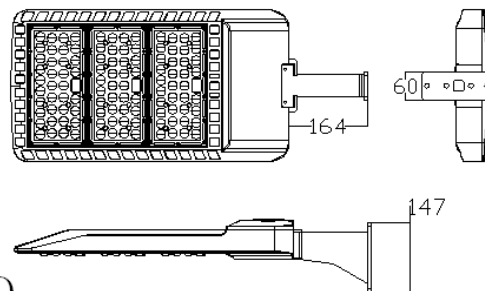

LN Lighting technical data

LED 250W SHOE BOX LIGHT

Lighting technical data

**LED SHOE BOX LIGHT is an alternative light source
with longer life and uniformed light distribution**

IP65

LED SHOE BOX LIGHT

mounting bracket

model	Dimension(mm)	Material	coding
SBL-A		ADC12	4.12.27015900
SBL-B		ADC12	4.12.27016000
SBL-C		ADC12	4.12.27016100
SBL-D		Iron	4.12.41016300

SBL : A

SBL : B

SBL : C

SBL : D

LED SHOE BOX LIGHT

Line-Up

Model No.	Watts(W)	Light Output(lm)	Dimension(mm)	Light Color(K)	Beam Angle(Degree)
LN-SBL250-U-N-QW-BR-U-III-00	250±10%	32500-10%	586*320*84	5000K	80*150

Luminance Intensity Distribution

Cone Lux Diagram

LED SHOE BOX LIGHT

Product Packaging	Specifications	Unit
Product Dimension	586*320*84	mm
Net Weigh	7.26	Kg
Size of box	825*370*150	mm
Gross Weight	8.8	Kg
Size of Carton	825*370*150	mm
Qty/ Carton	1	PCS
Weight/ Carton	8.8	Kg