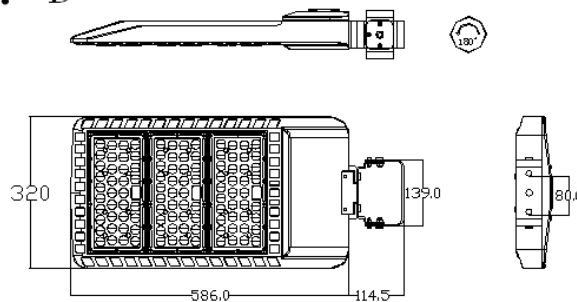

LN Lighting technical data

LED 300W SHOE BOX LIGHT

Lighting technical data

**LED SHOE BOX LIGHT is an alternative light source
with longer life and uniformed light distribution**

IP65

LED SHOE BOX LIGHT

mounting bracket

model	Dimension(mm)	Material	coding
SBL-A		ADC12	4.12.27015900
SBL-B		ADC12	4.12.27016000
SBL-C		ADC12	4.12.27016100
SBL-D		Iron	4.12.41016300

SBL : A

SBL : B

SBL : C

SBL : D

LED SHOE BOX LIGHT

Line-Up

Model No.	Watts(W)	Light Output(lm)	Dimension(mm)	Light Color(K)	Beam Angle(Degree)
LN-SBL300-U-N-QW-BR-U-III-00	300±10%	39000-10%	586*320*84	5000K	80*150

Luminance Intensity Distribution

Cone Lux Diagram

LED SHOE BOX LIGHT

Product Packaging	Specifications	Unit
Product Dimension	586*320*84	mm
Net Weigh	7.26	Kg
Size of box	825*370*150	mm
Gross Weight	8.8	Kg
Size of Carton	825*370*150	mm
Qty/ Carton	1	PCS
Weight/ Carton	8.8	Kg

Revision History

MTime	Changed to: VER	Description of Change		
		Item	From	To
2018.2.8	0.01	Size of box		825*370*150
		Gross Weight		7.6
		Size of Carton		825*370*150
		Qty/ Carton		1
		Weight/ Carton		7.6
2018.3.22	0.02	Net Weigh	6.06	7.26
		Gross Weight	7.6	8.8
		Weight/ Carton	7.6	8.8