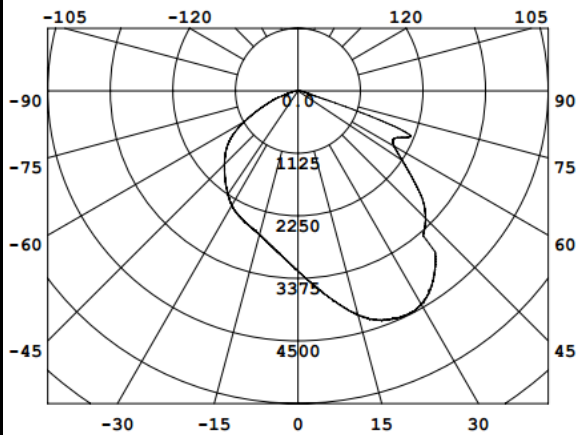

Luminance Intensity Distribution

Cone Lux Diagram

LED SHOE BOX LIGHT

Product Packaging	Specifications	Unit
Product Dimension	586*320*84	mm
Net Weigh	7.26	Kg
Size of box	825*370*150	mm
Gross Weight	8.8	Kg
Size of Carton	825*370*150	mm
Qty/ Carton	1	PCS
Weight/ Carton	8.8	Kg