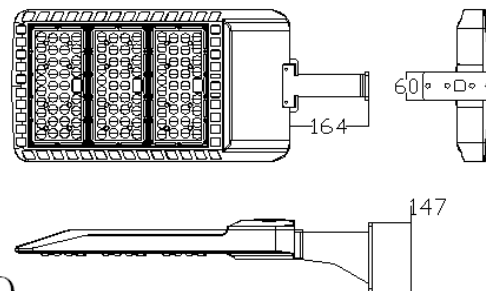

LN Lighting technical data

LED 300W SHOE BOX LIGHT

Lighting technical data

**LED SHOE BOX LIGHT is an alternative light source
with longer life and uniformed light distribution**

IP65

LED SHOE BOX LIGHT

mounting bracket

model	Dimension(mm)	Material	coding
SBL-A		ADC12	4.12.27015900
SBL-B		ADC12	4.12.27016000
SBL-C		ADC12	4.12.27016100
SBL-D		Iron	4.12.41016300

SBL : A

SBL : B

SBL : C

SBL : D

LED SHOE BOX LIGHT

Line-Up

Model No.	Watts(W)	Light Output(lm)	Dimension(mm)	Light Color(K)	Beam Angle(Degree)
LN-SBL300-U-N-QW-BR-U-III-00	300±10%	39000-10%	586*320*84	5000K	80*150

Luminance Intensity Distribution

Cone Lux Diagram

LED SHOE BOX LIGHT

Product Packaging	Specifications	Unit
Product Dimension	586*320*84	mm
Net Weigh	7.26	Kg
Size of box	825*370*150	mm
Gross Weight	8.8	Kg
Size of Carton	825*370*150	mm
Qty/ Carton	1	PCS
Weight/ Carton	8.8	Kg