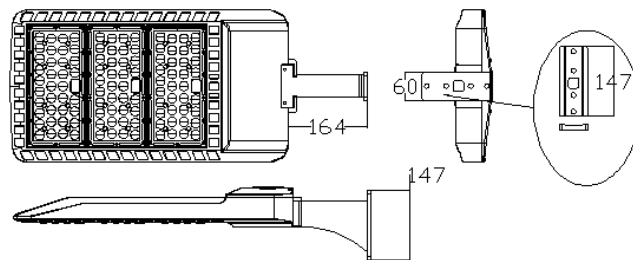

LN Lighting technical data

LED 300W SHOE BOX LIGHT

Lighting technical data

**LED SHOE BOX LIGHT is an alternative light source
with longer life and uniformed light distribution**

IP65

LED SHOE BOX LIGHT

mounting bracket

model	Dimension(mm)	Material	coding
SBL-A		ADC12	4.12.27015900
SBL-B		ADC12	4.12.27016000
SBL-C		ADC12	4.12.27016100
SBL-D		Iron	4.12.41016300

SBL : A

SBL : B

SBL : C

SBL : D

LED SHOE BOX LIGHT

Line-Up

Model No.	Watts(W)	Light Output(lm)	Dimension(mm)	Light Color(K)	Beam Angle(Degree)
LN-SBL300-U-N-QW-BR-U-III-00	300±10%	39000-10%	586*320*84	5000K	80*150

Luminance Intensity Distribution

Cone Lux Diagram

LED SHOE BOX LIGHT

Product Packaging	Specifications	Unit
Product Dimension	586*320*84	mm
Net Weigh	7.26	Kg
Size of box	825*370*150	mm
Gross Weight	8.8	Kg
Size of Carton	825*370*150	mm
Qty/ Carton	1	PCS
Weight/ Carton	8.8	Kg