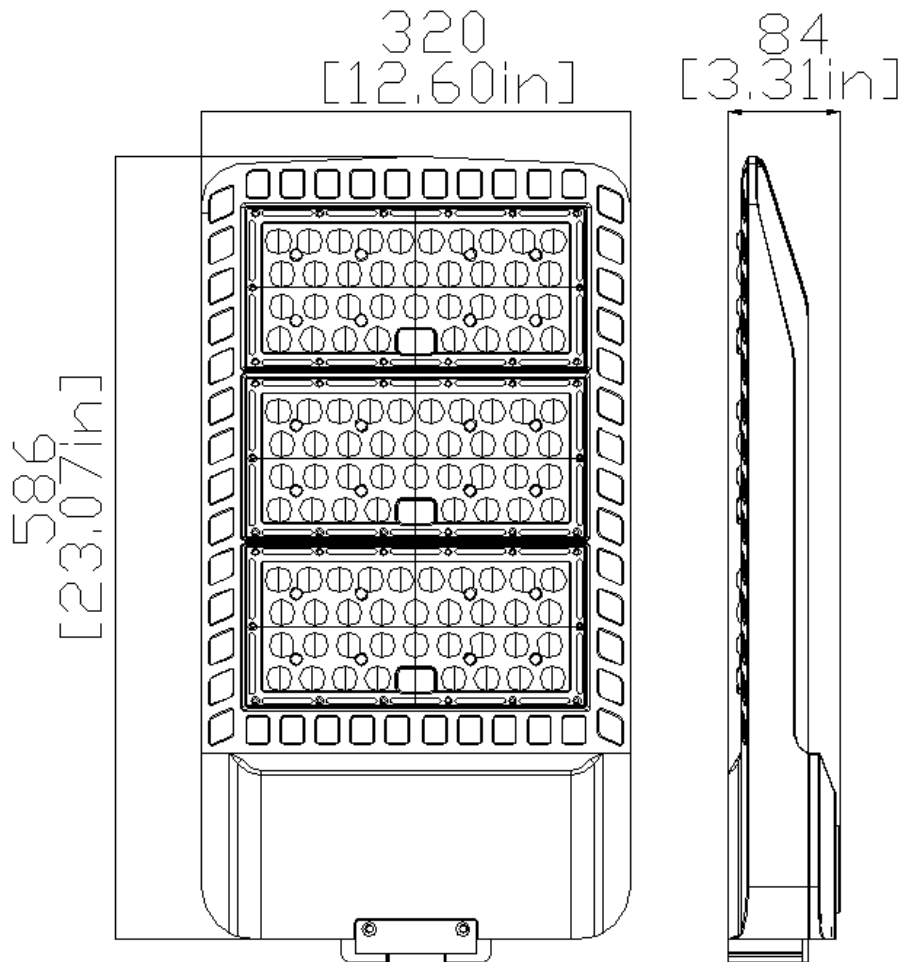

LN Lighting technical data

LED 300W SHOE BOX LIGHT

Lighting technical data

**LED SHOE BOX LIGHT is an alternative light source
with longer life and uniformed light distribution**

IP65

LED SHOE BOX LIGHT

mounting bracket

model	Dimension(mm)	Material	coding
SBL-A		ADC12	4.12.27015900
SBL-B		ADC12	4.12.27016000
SBL-C		ADC12	4.12.27016100
SBL-D		Iron	4.12.41016300

SBL : A

SBL : B

SBL : C

SBL : D

LED SHOE BOX LIGHT

Line-Up

Model No.	Watts(W)	Light Output(lm)	Dimension(mm)	Light Color(K)	Beam Angle(Degree)
LN-SBL300-U-N-QW-BR-U-III-00	300±10%	39000-10%	586*320*84	5000K	80*150

LED SHOE BOX LIGHT

Drawing

Material	IP
ADC12	IP65
PC	

LED SHOE BOX LIGHT

LN-SBL300-U-N-QW-BR-U-III-00

Category	Specifications	Unit
Watts	300	W
Lumens per Watt(Efficacy)	130	Lm/W
Light Output	39000	lm
Light Color(CCT)	5000	K
Beam Angle	80*150	°(degree)
Color Accuracy(CRI)	70	Ra
Product Weight	6060	G
Rating Life	50000	H
Base	Line interface	
Input Voltage(AC)	220	V

Luminance Intensity Distribution

Cone Lux Diagram

LED SHOE BOX LIGHT

Product Packaging	Specifications	Unit
Product Dimension	586*320*84	mm
Net Weigh	7.26	Kg
Size of box	825*370*150	mm
Gross Weight	8.8	Kg
Size of Carton	825*370*150	mm
Qty/ Carton	1	PCS
Weight/ Carton	8.8	Kg