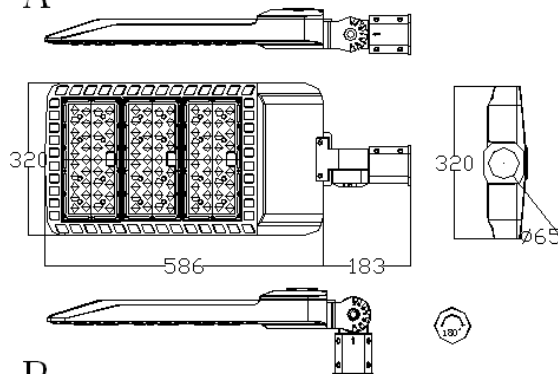

LN Lighting technical data

LED 300W SHOE BOX LIGHT

Lighting technical data

**LED SHOE BOX LIGHT is an alternative light source
with longer life and uniformed light distribution**

IP65

LED SHOE BOX LIGHT

mounting bracket

model	Dimension(mm)	Material	coding
SBL-A		ADC12	4.12.27015900
SBL-B		ADC12	4.12.27016000
SBL-C		ADC12	4.12.27016100
SBL-D		Iron	4.12.41016300

SBL : A

SBL : B

SBL : C

SBL : D

LED SHOE BOX LIGHT

Line-Up

Model No.	Watts(W)	Light Output(lm)	Dimension(mm)	Light Color(K)	Beam Angle(Degree)
LN-SBL300-U-N-QW-BR-U-III-00	300±10%	39000-10%	586*320*84	5000K	80*150

Luminance Intensity Distribution

Cone Lux Diagram

LED SHOE BOX LIGHT

Product Packaging	Specifications	Unit
Product Dimension	586*320*84	mm
Net Weigh	7.26	Kg
Size of box	825*370*150	mm
Gross Weight	8.8	Kg
Size of Carton	825*370*150	mm
Qty/ Carton	1	PCS
Weight/ Carton	8.8	Kg

Revision History

MTime	Changed to: VER	Description of Change		
		Item	From	To
2018.2.8	0.01	Size of box		825*370*150
		Gross Weight		7.6
		Size of Carton		825*370*150
		Qty/ Carton		1
		Weight/ Carton		7.6
2018.3.22	0.02	Net Weigh	6.06	7.26
		Gross Weight	7.6	8.8
		Weight/ Carton	7.6	8.8