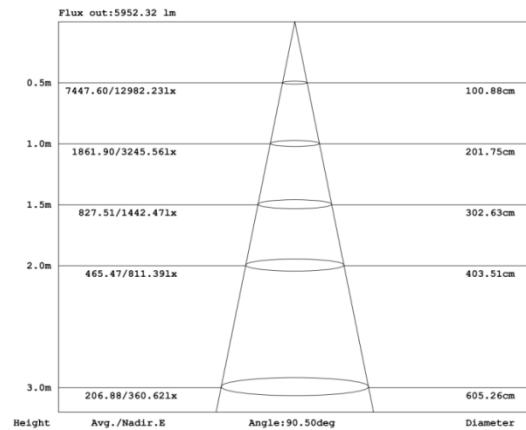

LED SHOE BOX LIGHT

Drawing

Material	IP
ADC12	IP65
PC	

LED SHOE BOX LIGHT

LN-SBL300-U-N-QW-BR-U-III-00

Category	Specifications	Unit
Watts	300	W
Lumens per Watt(Efficacy)	130	Lm/W
Light Output	39000	lm
Light Color(CCT)	5000	K
Beam Angle	80*150	°(degree)
Color Accuracy(CRI)	70	Ra
Product Weight	6060	G
Rating Life	50000	H
Base	Line interface	
Input Voltage(AC)	220	V

Luminance Intensity Distribution

Cone Lux Diagram

LED SHOE BOX LIGHT

Product Packaging	Specifications	Unit
Product Dimension	586*320*84	mm
Net Weigh	7.26	Kg
Size of box	825*370*150	mm
Gross Weight	8.8	Kg
Size of Carton	825*370*150	mm
Qty/ Carton	1	PCS
Weight/ Carton	8.8	Kg