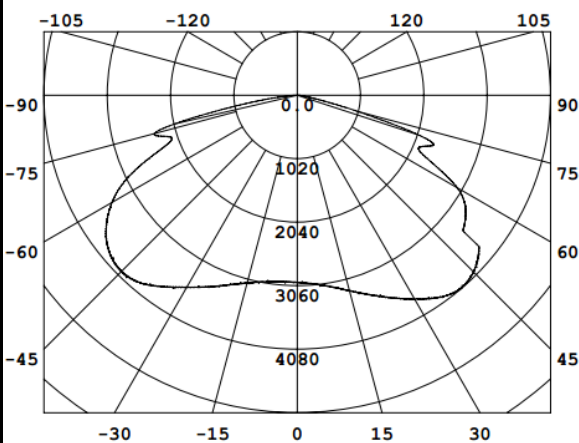

Luminance Intensity Distribution

Cone Lux Diagram

LED SHOE BOX LIGHT

Product Packaging	Specifications	Unit
Product Dimension	586*320*84	mm
Net Weigh	7.26	Kg
Size of box	825*370*150	mm
Gross Weight	8.8	Kg
Size of Carton	825*370*150	mm
Qty/ Carton	1	PCS
Weight/ Carton	8.8	Kg