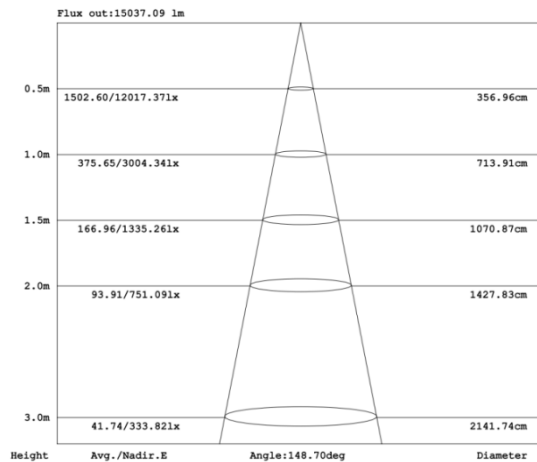

LED SHOE BOX LIGHT

Drawing

Material	IP
ADC12	IP65
PC	

LED SHOE BOX LIGHT

LN-SBL300-U-N-QW-BR-U-III-00

Category	Specifications	Unit
Watts	300	W
Lumens per Watt(Efficacy)	130	Lm/W
Light Output	39000	lm
Light Color(CCT)	5000	K
Beam Angle	80*150	°(degree)
Color Accuracy(CRI)	70	Ra
Product Weight	6060	G
Rating Life	50000	H
Base	Line interface	
Input Voltage(AC)	220	V

Luminance Intensity Distribution

Cone Lux Diagram

LED SHOE BOX LIGHT

Product Packaging	Specifications	Unit
Product Dimension	586*320*84	mm
Net Weigh	7.26	Kg
Size of box	825*370*150	mm
Gross Weight	8.8	Kg
Size of Carton	825*370*150	mm
Qty/ Carton	1	PCS
Weight/ Carton	8.8	Kg

Revision History

MTime	Changed to: VER	Description of Change		
		Item	From	To
2018.2.8	0.01	Size of box		825*370*150
		Gross Weight		7.6
		Size of Carton		825*370*150
		Qty/ Carton		1
		Weight/ Carton		7.6
2018.3.22	0.02	Net Weigh	6.06	7.26
		Gross Weight	7.6	8.8
		Weight/ Carton	7.6	8.8