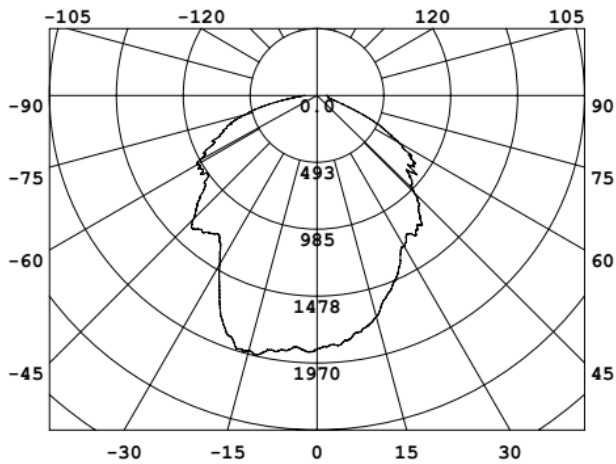

Luminance Intensity Distribution

Cone Lux Diagram

LED WALL PACK LIGHT

LN-WPXW60-U-N-CT-G-U-J-00

Category	Specifications	Unit
Watts	60	W
Lumens per Watt(Efficacy)	110	Lm/W
Light Output	6600	lm
Light Color(CCT)	3000	K
Beam Angle	90	°(degree)
Color Accuracy(CRI)	70	Ra
Product Weight	2400	G
Rating Life	45000	H
Base	Line interface	
Input Voltage	120-277	V

Luminance Intensity Distribution

Cone Lux Diagram