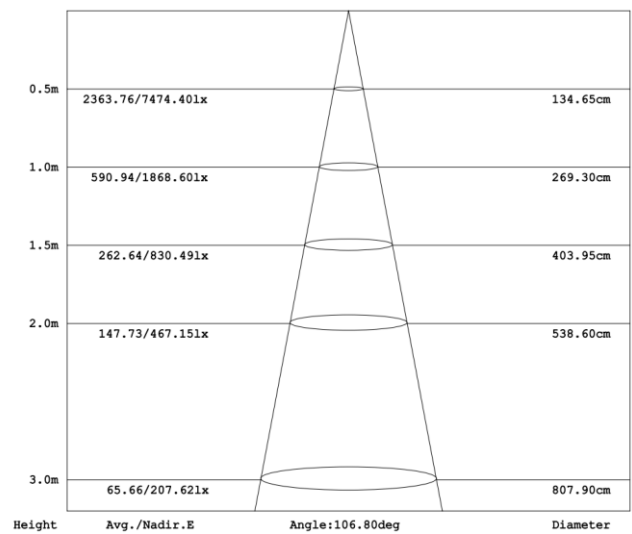

## Line-Up

Model No.	Watts(W)	Light Output(lm)	Dimension(mm)	Light Color(K)	Beam Angle(Degree)
LN-WPXW60-U-N-QW-G-U-J-00	60 ± 10%	7200 -10%	365 * 235 * 190	5000K	90
LN-WPXW60-U-N-WW-G-U-J-00	60 ± 10%	6600 -10%	365 * 235 * 190	3000K	90

# LED WALL PACK LIGHT

Drawing

Material	IP
ADC12	IP65
PC	

LED WALL PACK LIGHT

LN-WPXW60-U-N-CT-G-U-J-00

Category	Specifications	Unit
Watts	60	W
Lumens per Watt(Efficacy)	120	Lm/W
Light Output	7200	lm
Light Color(CCT)	5000	K
Beam Angle	90	°(degree)
Color Accuracy(CRI)	70	Ra
Product Weight	2400	G
Rating Life	45000	H
Base	Line interface	
Input Voltage	120-277	V

Luminance Intensity Distribution

Cone Lux Diagram

LED WALL PACK LIGHT

LN-WPXW60-U-N-CT-G-U-J-00

Category	Specifications	Unit
Watts	60	W
Lumens per Watt(Efficacy)	110	Lm/W
Light Output	6600	lm
Light Color(CCT)	3000	K
Beam Angle	90	°(degree)
Color Accuracy(CRI)	70	Ra
Product Weight	2400	G
Rating Life	45000	H
Base	Line interface	
Input Voltage	120-277	V