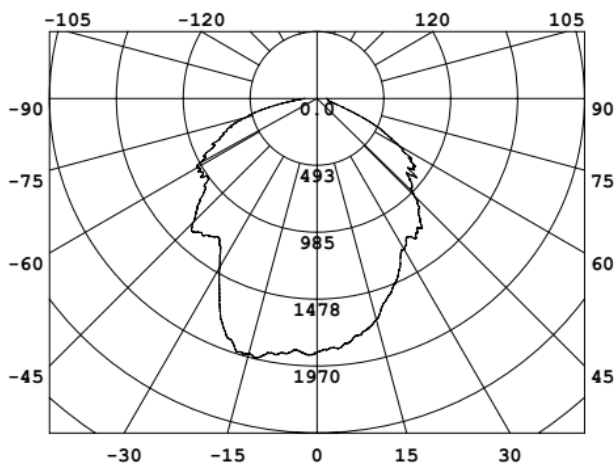

LED WALL PACK LIGHT

LN-WPXW60-U-N-CT-G-U-J-00

Category	Specifications	Unit
Watts	60	W
Lumens per Watt(Efficacy)	120	Lm/W
Light Output	7200	lm
Light Color(CCT)	5000	K
Beam Angle	90	°(degree)
Color Accuracy(CRI)	70	Ra
Product Weight	2400	G
Rating Life	45000	H
Base	Line interface	
Input Voltage	120-277	V

Luminance Intensity Distribution