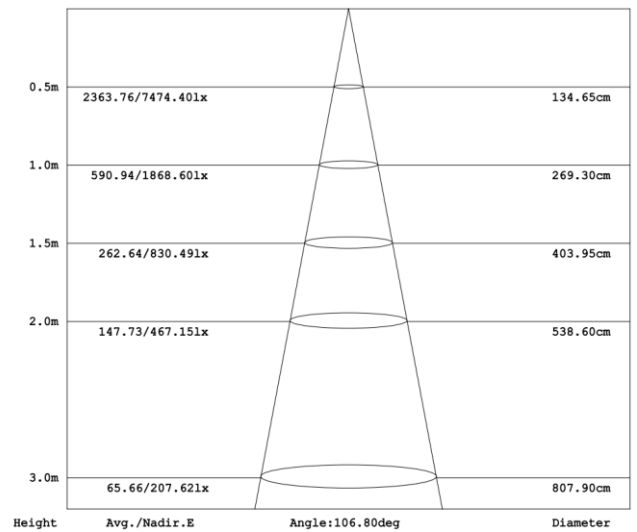

## Line-Up

Model No.	Watts(W)	Light Output(lm)	Dimension(mm)	Light Color(K)	Beam Angle(Degree)
LN-WPXW60-U-N-QW-G-U-J-00	60 ± 10%	7200 -10%	365 * 235 * 190	5000K	90
LN-WPXW60-U-N-WW-G-U-J-00	60 ± 10%	6600 -10%	365 * 235 * 190	3000K	90

Luminance Intensity Distribution

Cone Lux Diagram

LED WALL PACK LIGHT

LN-WPXW60-U-N-CT-G-U-J-00

Category	Specifications	Unit
Watts	60	W
Lumens per Watt(Efficacy)	110	Lm/W
Light Output	6600	lm
Light Color(CCT)	3000	K
Beam Angle	90	°(degree)
Color Accuracy(CRI)	70	Ra
Product Weight	2400	G
Rating Life	45000	H
Base	Line interface	
Input Voltage	120-277	V

Luminance Intensity Distribution

Cone Lux Diagram