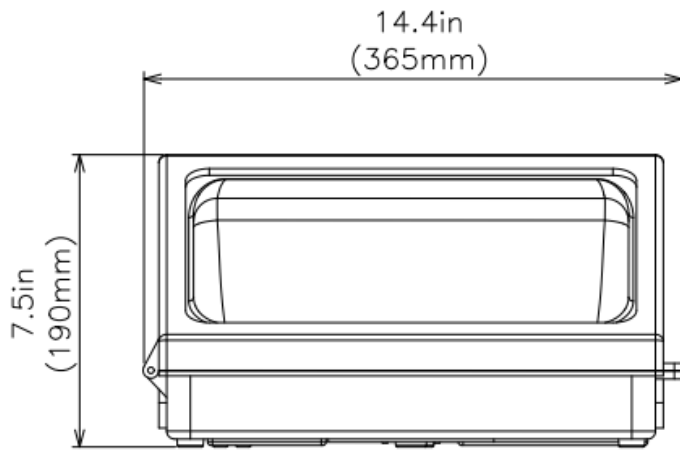

## Line-Up

Model No.	Watts(W)	Light Output(lm)	Dimension(mm)	Light Color(K)	Beam Angle(Degree)
LN-WPXW60-U-N-QW-G-U-J-00	60 ± 10%	7200 -10%	365 * 235 * 190	5000K	90
LN-WPXW60-U-N-WW-G-U-J-00	60 ± 10%	6600 -10%	365 * 235 * 190	3000K	90

# LED WALL PACK LIGHT

Drawing

Material	IP
ADC12	IP65
PC	

LED WALL PACK LIGHT

LN-WPXW60-U-N-CT-G-U-J-00

Category	Specifications	Unit
Watts	60	W
Lumens per Watt(Efficacy)	120	Lm/W
Light Output	7200	lm
Light Color(CCT)	5000	K
Beam Angle	90	°(degree)
Color Accuracy(CRI)	70	Ra
Product Weight	2400	G
Rating Life	45000	H
Base	Line interface	
Input Voltage	120-277	V

Luminance Intensity Distribution

Cone Lux Diagram

LED WALL PACK LIGHT

LN-WPXW60-U-N-CT-G-U-J-00

Category	Specifications	Unit
Watts	60	W
Lumens per Watt(Efficacy)	110	Lm/W
Light Output	6600	lm
Light Color(CCT)	3000	K
Beam Angle	90	°(degree)
Color Accuracy(CRI)	70	Ra
Product Weight	2400	G
Rating Life	45000	H
Base	Line interface	
Input Voltage	120-277	V

## Revision History

Mtime	Changed to: VER	Description of Change		
		Item	From	To
2017.11.10	0.01	Size of Carton Qty/ Carton Weight/ Carton	560*410*255mm 2pcs 6.27kg	560*400*500mm 4pcs 12.6kg
2017.12.11	0.02	Size of Carton	560*400*500	560*400*480