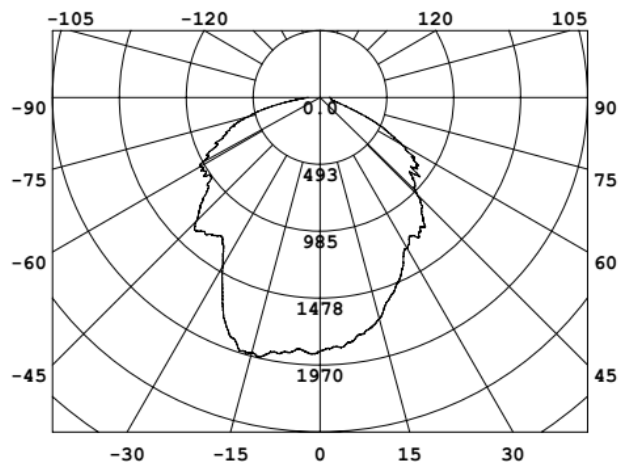

LED WALL PACK LIGHT

LN-WPXW80-U-N-CT-G-U-J-00

Category	Specifications	Unit
Watts	80	W
Lumens per Watt(Efficacy)	110	Lm/W
Light Output	8800	lm
Light Color(CCT)	3000	K
Beam Angle	90	°(degree)
Color Accuracy(CRI)	70	Ra
Product Weight	3100	G
Rating Life	45000	H
Base	Line interface	
Input Voltage	120-277	V

Luminance Intensity Distribution

Cone Lux Diagram