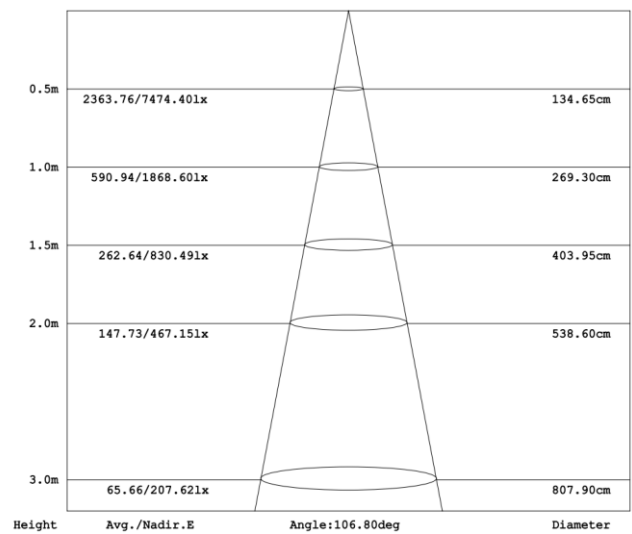

Usage scenario

LED WALL PACK LIGHT

Line-Up

Model No.	Watts(W)	Light Output(lm)	Dimension(mm)	Light Color(K)	Beam Angle(Degree)
LN-WPXW80-U-N-QW-G-U-J-00	80 ± 10%	9600 -10%	365 * 235 * 190	5000K	90
LN-WPXW80-U-N-WW-G-U-J-00	80 ± 10%	8800 -10%	365 * 235 * 190	3000K	90

LED WALL PACK LIGHT

Drawing

Material	IP
ADC12	IP65
PC	

LED WALL PACK LIGHT

LN-WPXW80-U-N-CT-G-U-J-00

Category	Specifications	Unit
Watts	80	W
Lumens per Watt(Efficacy)	120	Lm/W
Light Output	9600	lm
Light Color(CCT)	5000	K
Beam Angle	90	°(degree)
Color Accuracy(CRI)	70	Ra
Product Weight	3100	G
Rating Life	45000	H
Base	Line interface	
Input Voltage	120-277	V

Luminance Intensity Distribution

Cone Lux Diagram

LED WALL PACK LIGHT

LN-WPXW80-U-N-CT-G-U-J-00

Category	Specifications	Unit
Watts	80	W
Lumens per Watt(Efficacy)	110	Lm/W
Light Output	8800	lm
Light Color(CCT)	3000	K
Beam Angle	90	°(degree)
Color Accuracy(CRI)	70	Ra
Product Weight	3100	G
Rating Life	45000	H
Base	Line interface	
Input Voltage	120-277	V