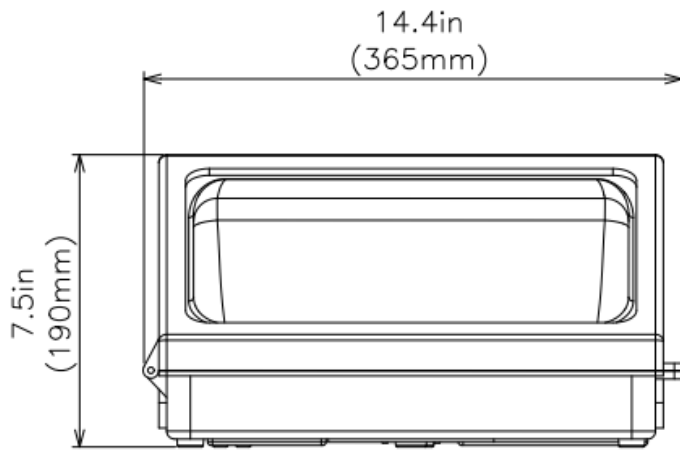

Usage scenario

LED WALL PACK LIGHT

Line-Up

Model No.	Watts(W)	Light Output(lm)	Dimension(mm)	Light Color(K)	Beam Angle(Degree)
LN-WPXW80-U-N-QW-G-U-J-00	80 ± 10%	9600 -10%	365 * 235 * 190	5000K	90
LN-WPXW80-U-N-WW-G-U-J-00	80 ± 10%	8800 -10%	365 * 235 * 190	3000K	90

LED WALL PACK LIGHT

Drawing

Material	IP
ADC12	IP65
PC	

LED WALL PACK LIGHT

LN-WPXW80-U-N-CT-G-U-J-00

Category	Specifications	Unit
Watts	80	W
Lumens per Watt(Efficacy)	120	Lm/W
Light Output	9600	lm
Light Color(CCT)	5000	K
Beam Angle	90	°(degree)
Color Accuracy(CRI)	70	Ra
Product Weight	3100	G
Rating Life	45000	H
Base	Line interface	
Input Voltage	120-277	V

Luminance Intensity Distribution

Cone Lux Diagram

LED WALL PACK LIGHT

Product Packaging	Specifications	Unit
Product Dimension	365 * 235 * 190	mm
Net Weigh	3.1	Kg
Size of box	385*265*240	mm
Gross Weight	3.43	Kg
Size of Carton	560*400*480	mm
Qty/ Carton	4	PCS
Weight/ Carton	13.75	Kg

Revision History

Mtime	Changed to: VER	Description of Change		
		Item	From	To
2017.11.10	0.01	Size of Carton Qty/ Carton Weight/ Carton	560*410*255mm 2pcs 7.67kg	560*400*500mm 4pcs 13.75kg
2017.12.11	0.02	Size of Carton	560*400*500	560*400*480