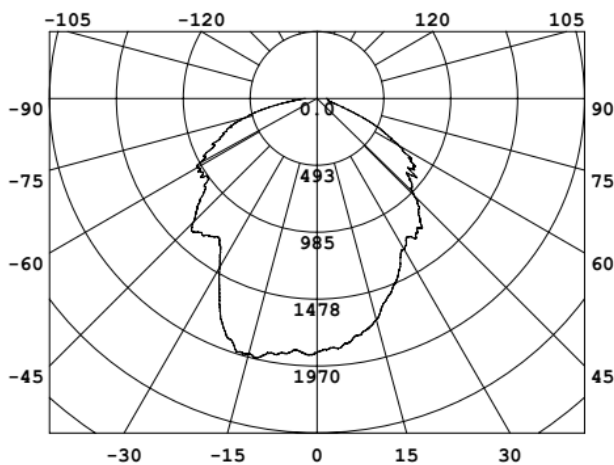

Luminance Intensity Distribution

Cone Lux Diagram

LED WALL PACK LIGHT

LN-WPXW80-U-N-CT-G-U-J-00

Category	Specifications	Unit
Watts	80	W
Lumens per Watt(Efficacy)	110	Lm/W
Light Output	8800	lm
Light Color(CCT)	3000	K
Beam Angle	90	°(degree)
Color Accuracy(CRI)	70	Ra
Product Weight	3100	G
Rating Life	45000	H
Base	Line interface	
Input Voltage	120-277	V