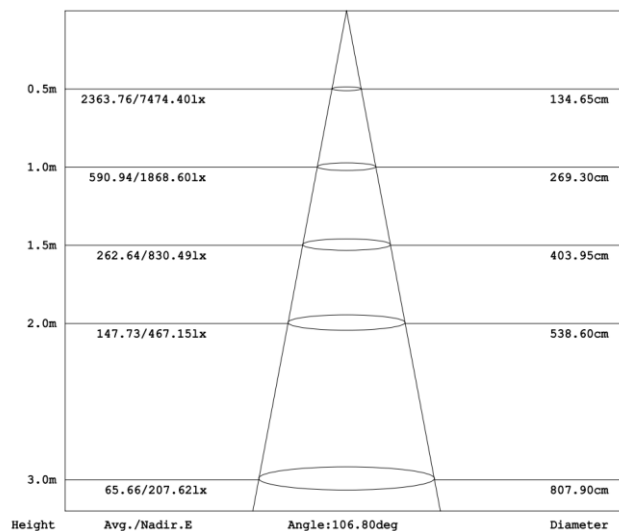

LED WALL PACK LIGHT

Drawing

Material	IP
ADC12	IP65
PC	

LED WALL PACK LIGHT

LN-WPXW80-U-N-CT-G-U-J-00

Category	Specifications	Unit
Watts	80	W
Lumens per Watt(Efficacy)	120	Lm/W
Light Output	9600	lm
Light Color(CCT)	5000	K
Beam Angle	90	°(degree)
Color Accuracy(CRI)	70	Ra
Product Weight	3100	G
Rating Life	45000	H
Base	Line interface	
Input Voltage	120-277	V

Luminance Intensity Distribution

Cone Lux Diagram

LED WALL PACK LIGHT

LN-WPXW80-U-N-CT-G-U-J-00

Category	Specifications	Unit
Watts	80	W
Lumens per Watt(Efficacy)	110	Lm/W
Light Output	8800	lm
Light Color(CCT)	3000	K
Beam Angle	90	°(degree)
Color Accuracy(CRI)	70	Ra
Product Weight	3100	G
Rating Life	45000	H
Base	Line interface	
Input Voltage	120-277	V

Luminance Intensity Distribution

Cone Lux Diagram

LED WALL PACK LIGHT

Product Packaging	Specifications	Unit
Product Dimension	365 * 235 * 190	mm
Net Weigh	3.1	Kg
Size of box	385*265*240	mm
Gross Weight	3.43	Kg
Size of Carton	560*400*480	mm
Qty/ Carton	4	PCS
Weight/ Carton	13.75	Kg

Revision History

Mtime	Changed to: VER	Description of Change		
		Item	From	To
2017.11.10	0.01	Size of Carton Qty/ Carton Weight/ Carton	560*410*255mm 2pcs 7.67kg	560*400*500mm 4pcs 13.75kg
2017.12.11	0.02	Size of Carton	560*400*500	560*400*480