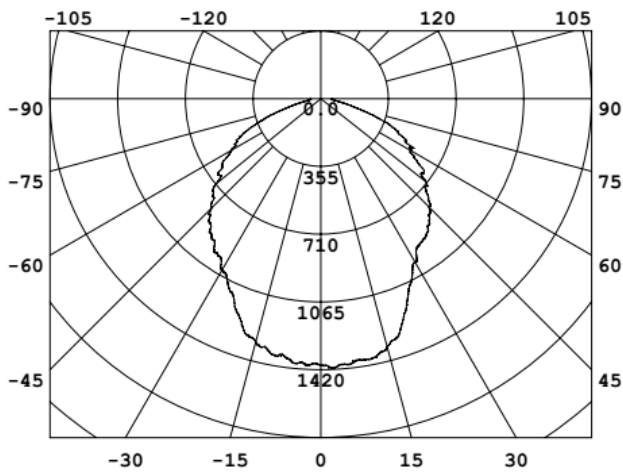

LED WALL PACK LIGHT

LN-WPXW45-U-N-CT-G-U-J-00

Category	Specifications	Unit
Watts	45	W
Lumens per Watt(Efficacy)	110	Lm/W
Light Output	4950	lm
Light Color(CCT)	3000	K
Beam Angle	90	°(degree)
Color Accuracy(CRI)	70	Ra
Product Weight	2400	G
Rating Life	45000	H
Base	Line interface	
Input Voltage	120-277	V

Luminance Intensity Distribution

Cone Lux Diagram