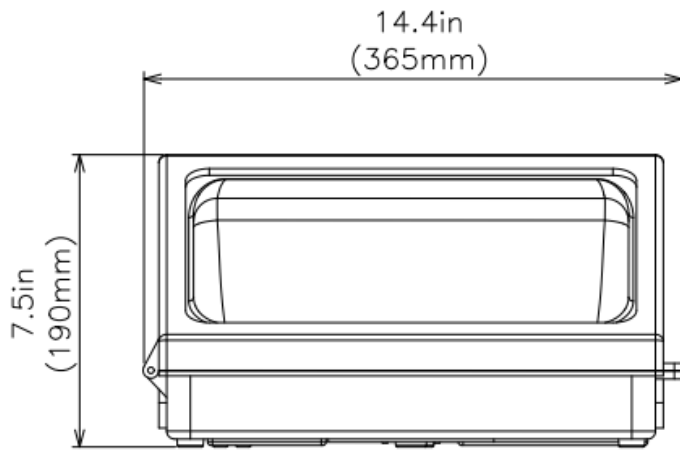

Usage scenario

LED WALL PACK LIGHT

Line-Up

Model No.	Watts(W)	Light Output(lm)	Dimension(mm)	Light Color(K)	Beam Angle(Degree)
LN-WPXW45-U-N-QW-G-U-J-00	45 ± 10%	5400 -10%	365 * 235 * 190	5000K	90
LN-WPXW45-U-N-WW-G-U-J-00	45 ± 10%	4950 -10%	365 * 235 * 190	3000K	90

LED WALL PACK LIGHT

Drawing

Material	IP
ADC12	IP65
PC	

LED WALL PACK LIGHT

LN-WPXW45-U-N-CT-G-U-J-00

Category	Specifications	Unit
Watts	45	W
Lumens per Watt(Efficacy)	120	Lm/W
Light Output	5400	lm
Light Color(CCT)	5000	K
Beam Angle	90	°(degree)
Color Accuracy(CRI)	70	Ra
Product Weight	2400	G
Rating Life	45000	H
Base	Line interface	
Input Voltage	120-277	V

Luminance Intensity Distribution

Cone Lux Diagram

LED WALL PACK LIGHT

Product Packaging	Specifications	Unit
Product Dimension	365 * 235 * 190	mm
Net Weigh	2.4	Kg
Size of box	385*265*240	mm
Gross Weight	2.73	Kg
Size of Carton	560*400*480	mm
Qty/ Carton	4	PCS
Weight/ Carton	12.6	Kg

Revision History

Mtime	Changed to: VER	Description of Change		
		Item	From	To
2017.11.10	0.01	Size of Carton Qty/ Carton Weight/ Carton	560*410*255mm 2pcs 6.27kg	560*400*500mm 4pcs 12.6kg
2017.12.11	0.02	Size of Carton	560*400*500	560*400*480