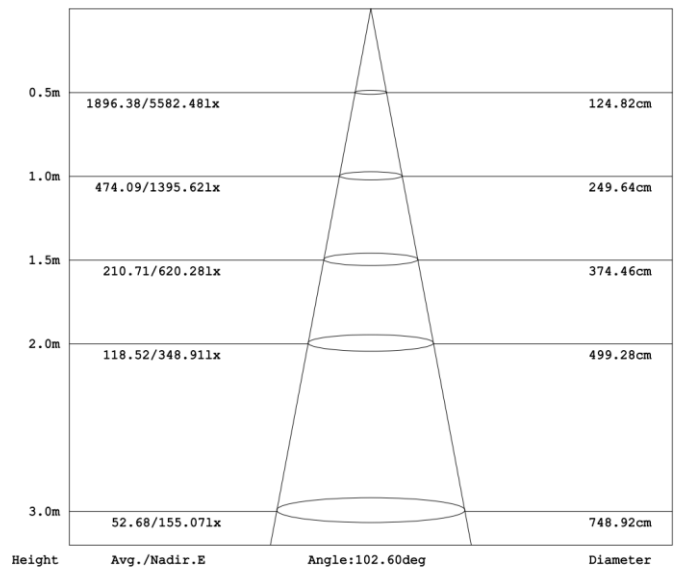

LED WALL PACK LIGHT

LN-WPXW45-U-N-CT-G-U-J-00

Category	Specifications	Unit
Watts	45	W
Lumens per Watt(Efficacy)	110	Lm/W
Light Output	4950	lm
Light Color(CCT)	3000	K
Beam Angle	90	°(degree)
Color Accuracy(CRI)	70	Ra
Product Weight	2400	G
Rating Life	45000	H
Base	Line interface	
Input Voltage	120-277	V

Luminance Intensity Distribution

Cone Lux Diagram