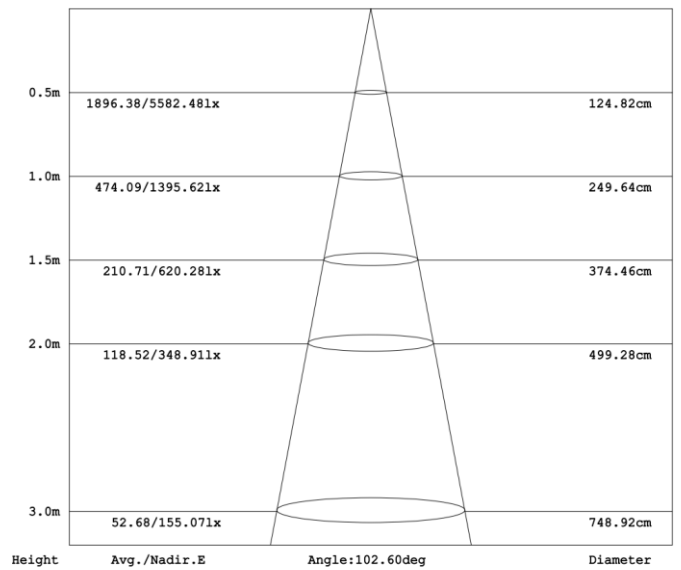

LED WALL PACK LIGHT

Drawing

Material	IP
ADC12	IP65
PC	

LED WALL PACK LIGHT

LN-WPXW45-U-N-CT-G-U-J-00

Category	Specifications	Unit
Watts	45	W
Lumens per Watt(Efficacy)	120	Lm/W
Light Output	5400	lm
Light Color(CCT)	5000	K
Beam Angle	90	°(degree)
Color Accuracy(CRI)	70	Ra
Product Weight	2400	G
Rating Life	45000	H
Base	Line interface	
Input Voltage	120-277	V

Luminance Intensity Distribution

Cone Lux Diagram

LED WALL PACK LIGHT

LN-WPXW45-U-N-CT-G-U-J-00

Category	Specifications	Unit
Watts	45	W
Lumens per Watt(Efficacy)	110	Lm/W
Light Output	4950	lm
Light Color(CCT)	3000	K
Beam Angle	90	°(degree)
Color Accuracy(CRI)	70	Ra
Product Weight	2400	G
Rating Life	45000	H
Base	Line interface	
Input Voltage	120-277	V