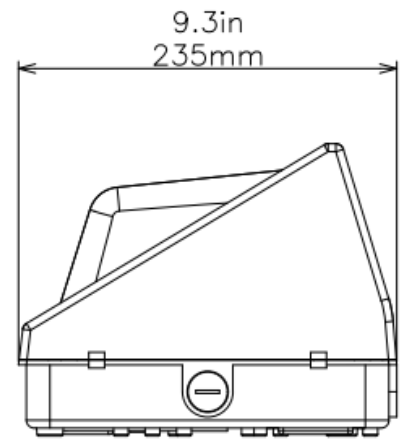

LED WALL PACK LIGHT

Material	IP
ADC12	IP65
PC