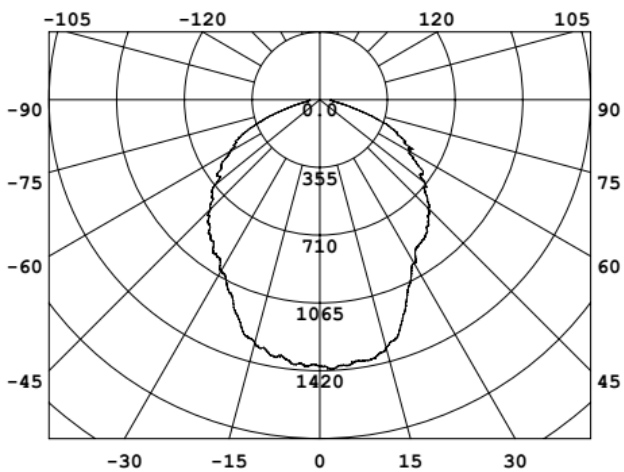

LED WALL PACK LIGHT

Drawing

Material	IP
ADC12	IP65
PC	

LED WALL PACK LIGHT

LN-WPXW45-U-N-CT-G-U-J-00

Category	Specifications	Unit
Watts	45	W
Lumens per Watt(Efficacy)	120	Lm/W
Light Output	5400	lm
Light Color(CCT)	5000	K
Beam Angle	90	°(degree)
Color Accuracy(CRI)	70	Ra
Product Weight	2400	G
Rating Life	45000	H
Base	Line interface	
Input Voltage	120-277	V

Luminance Intensity Distribution

Cone Lux Diagram

LED WALL PACK LIGHT

LN-WPXW45-U-N-CT-G-U-J-00

Category	Specifications	Unit
Watts	45	W
Lumens per Watt(Efficacy)	110	Lm/W
Light Output	4950	lm
Light Color(CCT)	3000	K
Beam Angle	90	°(degree)
Color Accuracy(CRI)	70	Ra
Product Weight	2400	G
Rating Life	45000	H
Base	Line interface	
Input Voltage	120-277	V